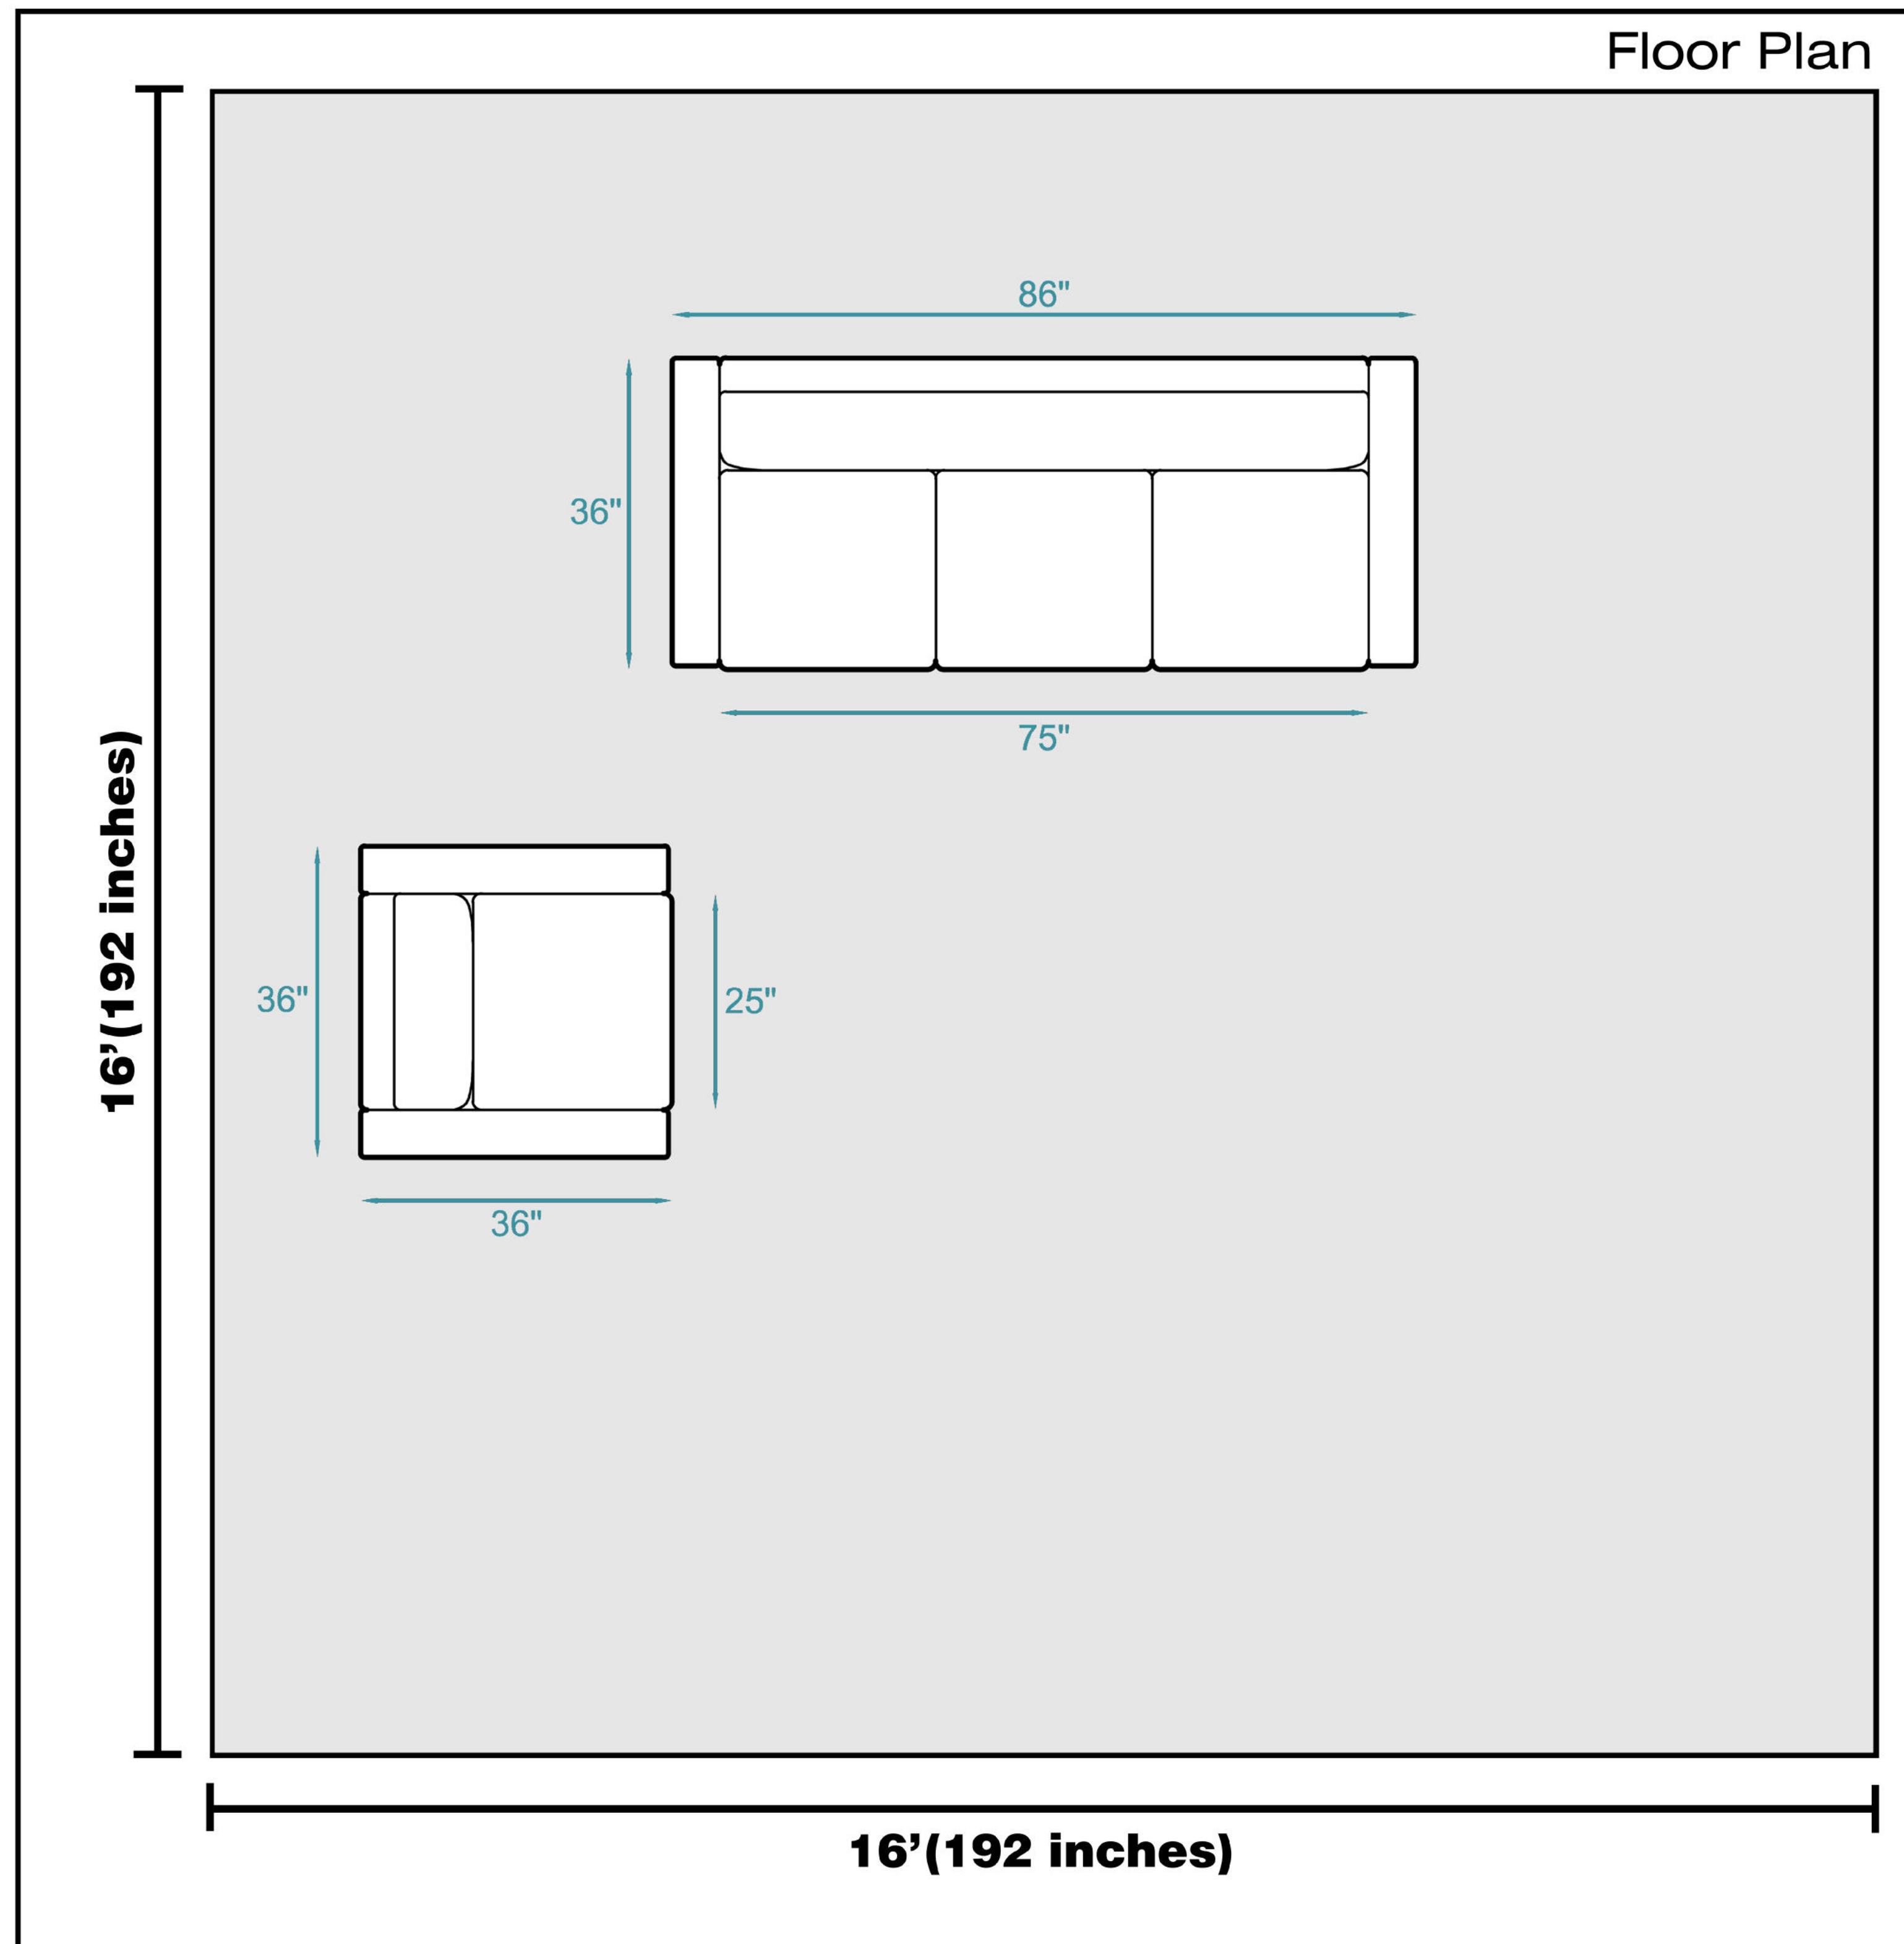

Toulouse 2-piece Leather Set

Floor Plan

Overall Dimensions:

- Sofa: 86" L x 36" W x 33" H
- Chair: 36" L x 36" W x 33" H

Additional Dimensions:

- Seat Depth: 23"
- Seat Height: 19"
- Arm Height: 26.5"
- Arm Width: 5.5"
- Sofa's width between arms: 75"
- Chair's width between arms: 25"
- Legs are 6" tall

Door width required for delivery: 30.5"