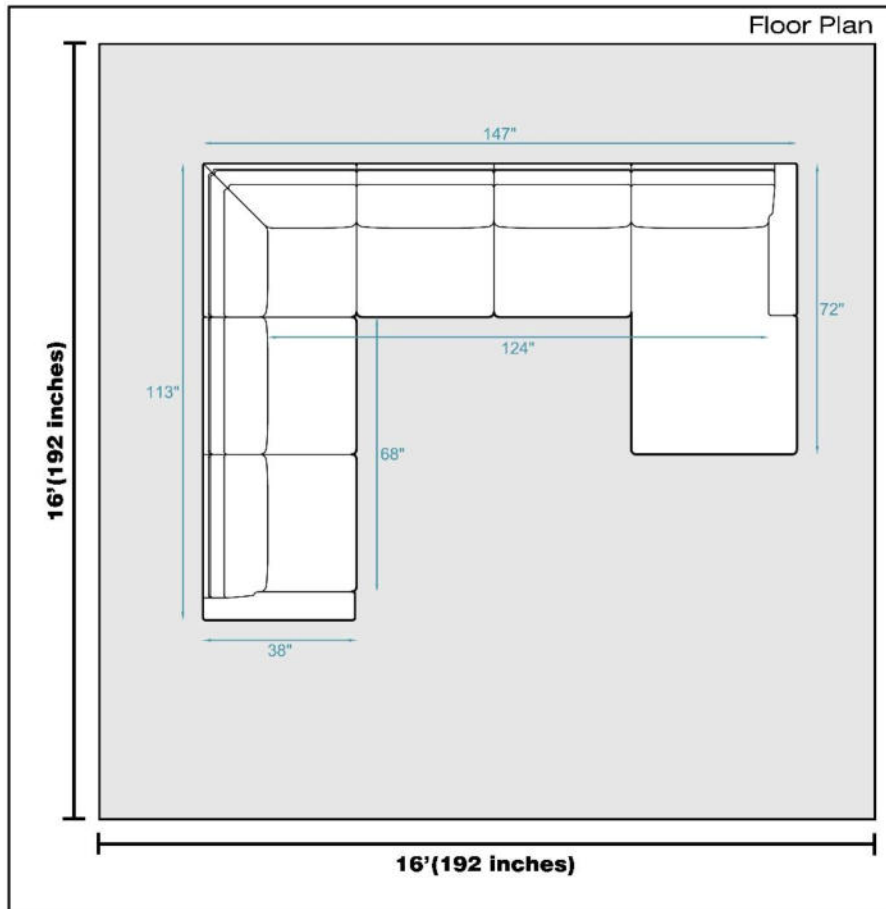

Aquarius 4-piece Leather Set

Overall Dimensions:

- LSF Loveseat: 76" L x 38" W x 35" H
- Armless Loveseat: 69" L x 38" W x 35" H
- RSF Chaise: 42" L x 71" W x 35" H
- Corner: 36" L x 36" W x 35" H

Additional Dimensions:

- LSF Loveseat Seat Depth: 22"
- Armless Loveseat Seat Depth: 22"
- RSF Chaise Seat Depth: 57"
- Corner Seat Depth: 21"
- Seat Height: 20"
- Arm Height: 25"
- Arm Width: 7"
- Legs are 4.4" tall

Door width required for delivery: 25.6"