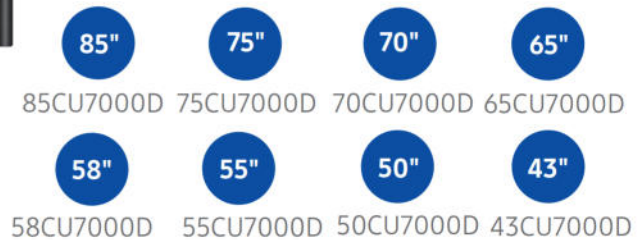

SIZE CLASS

Find all your content at your fingertips and beautifully transformed into dazzling 4K with the Samsung Crystal UHD. Effortlessly access TV shows, movies and ambient content using the Samsung Smart Hub, or find a range of great games on the Samsung Gaming Hub. Then enjoy content even more clearly than it was created as its upgraded to 4K resolution.

KEY FEATURES

Picture

- Crystal Processor with 4K Upscaling
- Mega Contrast
- HDR
- PurColor®
- Motion Xcelerator

Design

- Slim Look Design
- Titan Gray Slim Feet Stand

Smart Features

- Smart TV Powered by Tizen
- Samsung Smart Hub
- Samsung Gaming Hub
- Universal Guide
- Bixby built-in
- Works with Google Assistant¹
- Samsung TV Plus
- Google Meet
- Telemedicine²
- ConneCTime²

Connections

- 3 HDMI Ports¹
- HDMI 2.1 Features Supported:
  - Auto Low Latency Mode (ALLM), supported on all ports
  - Enhanced Audio Return Channel (eARC), supported on port number¹
- 1 USB Connection
- LAN Port
- Wi-Fi 5
- Bluetooth® 5.2
- Optical Audio Output Port
- RS-232³

Audio

- Object Tracking Sound Lite
- Dolby® Digital Plus
- 20 Watt 2 Channel
- Q-Symphony
- Adaptive Sound

Included Accessories

- Remote Control: TM2240A with batteries
- User Manual / E-Manual
- Power Cord

Industry Certifications

- 4K Ultra HD Connected

¹HDMI—CEC (Consumer Electronics Control) facilitates convenient control functions with compatible devices.

²Additional compatible Samsung SlimFit cam or compatible Logitech webcam required. Sold separately. Requires Samsung account.

³Requires adaptor

SAMSUNG

SEE BACK FOR DETAILS