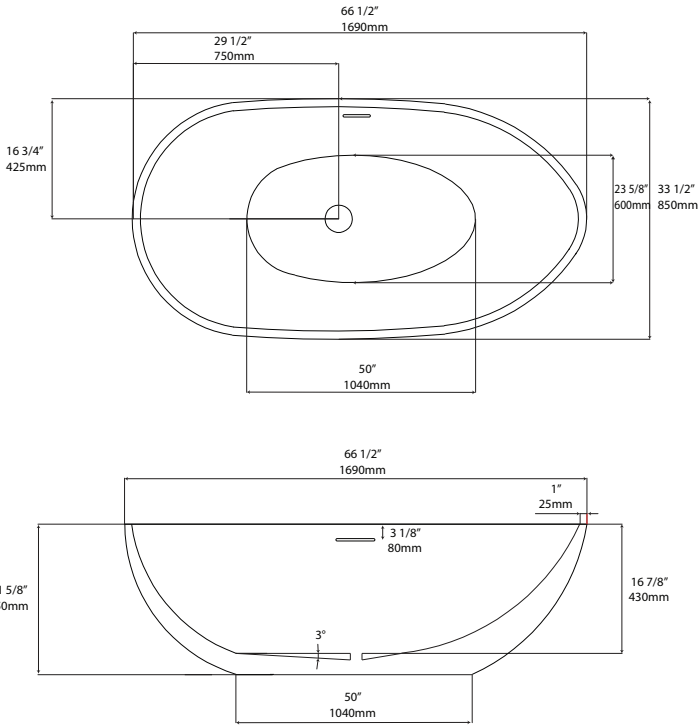

A&E Bath and Shower
 6400A St . Jacques West
 Montrea, QC, Canada
 H4B 1T6

Model Modèle: BT-6218-BLK
 Freestanding bathtub Baignoire
 autoportante

* Dimensions may vary +/- 1/4" (6mm) / Les dimensions peuvent varier de +/- 1/4" (6mm)

gallons to overflow /	84 gal.
packaging dimension /	68 1/2x 35 1/2x 25 in
approximated weight /	106 lbs
weight with water /	806 lbs
bathing well at sump /	50 x 23 5/8in
bathing well at rim /	66 1/2x 33 1/2in

Compliance Certifications:

Uniform Plumbing Code
 National Plumbing Code of Canada
 CSA B45.5-17/IAPMO Z124-2017

Pure acrylic construction reinforced by fiberglass
 Construction en acrylique renforcée de fibre de verre

Freestanding installation
 Installation autoportante

Adjustable feet
 Pattes ajustables

Chrome drain included
 Drain chrome inclus

Integrated chrome linear overflow
 Trop plein linéaire chrome intégré

CUPC certified
 Certifié CUPC