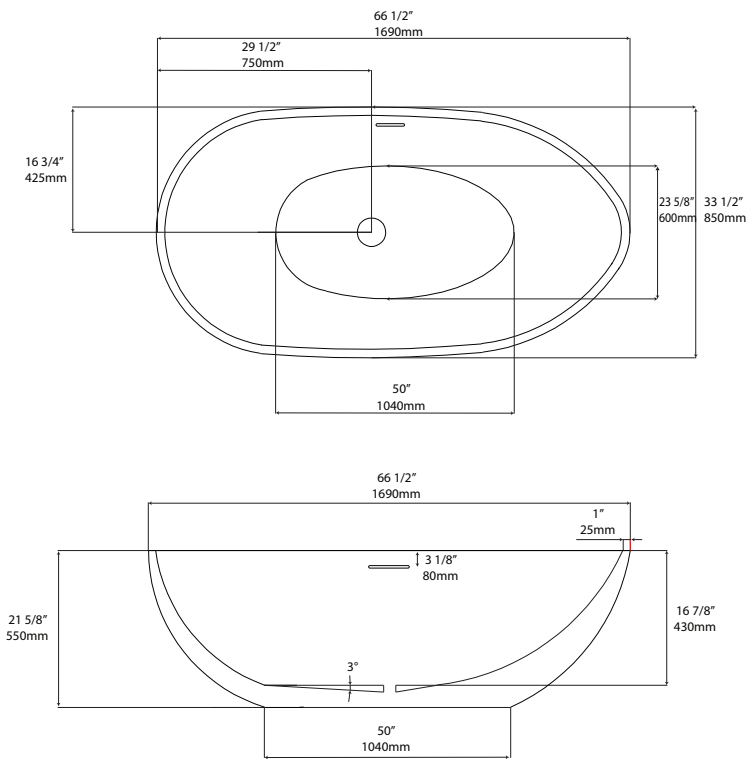

**A&E Bath and Shower**  
 6400A St. Jacques West  
 Montrea, QC, Canada  
 H4B 1T6

Model Modèle: BT-6218-NF  
 Freestanding bathtub  
 Baignoire autoportante

\* Dimensions may vary +/- 1/4" (6mm) / Les dimensions peuvent varier de +/- 1/4" (6mm)

gallons to overflow /	84 gal.
packaging dimension /	68 1/2x 35 1/2x 25 in
approximated weight /	106 lbs
weight with water /	806 lbs
bathing well at sump /	50 x 23 5/8in
bathing well at rim /	66 1/2x 33 1/2in

Freestanding installation  
 Installation autoportante

Adjustable feet  
 Pattes ajustables

Chrome drain included  
 Drain chrome inclus

Integrated chrome linear overflow  
 Trop plein linéaire chrome intégré