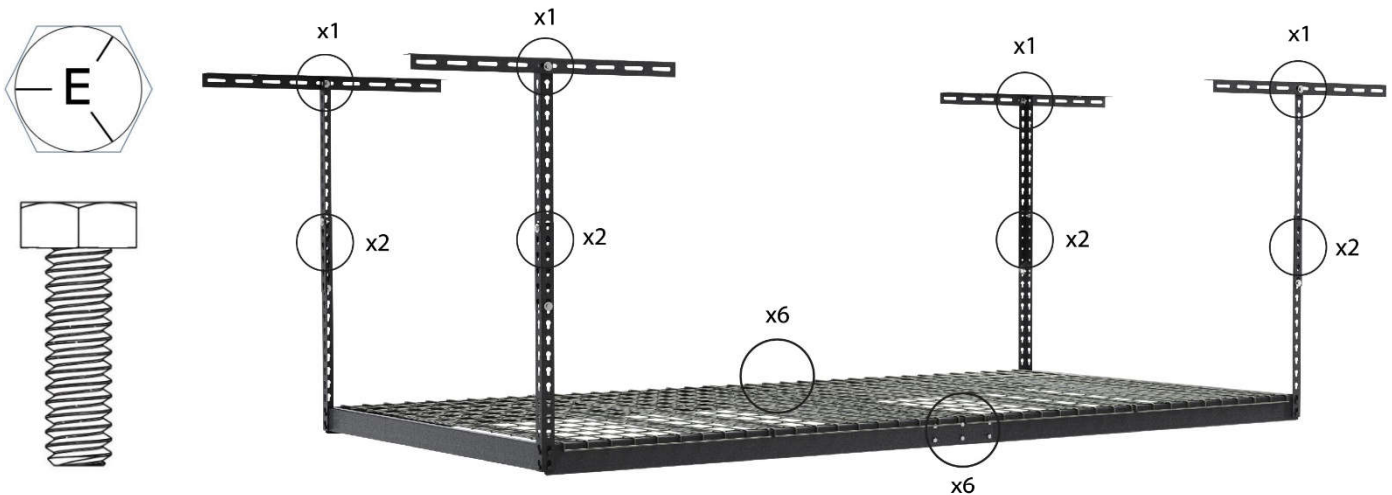

A FREE SAFETY UPGRADE FROM SAFERACKS/MONSTERRAX

12/22/2021

Dear Valued Customer,

Thank you for your recent purchase of your (SafeRacks/MonsterRax) Overhead Garage Storage Rack(s). We hope that you are enjoying the extra space in your garage!

The satisfaction and safety of our customers is our #1 priority. To that end, it has come to our attention that the Overhead Garage Storage Rack(s) that you received **may** have included some bolts, specifically the **1/4" - 20 x 3/4" Hex Bolts**, from one of our suppliers that could potentially have an imperfection in them which could result in a rack failure (OR simply not meet our strict safety specifications). We are therefore issuing this notice promptly after becoming aware of this issue because we want to cure any issues immediately.

Out of an abundance of caution, we are contacting you to check and see if you have received the **1/4" - 20 x 3/4" Hex Bolts** in question with your Overhead Garage Storage Rack(s).

IMPORTANT: Please take a moment to inspect your rack(s). In order to determine whether you have received the **1/4" - 20 x 3/4" Hex Bolts** in question, we ask you to please inspect the **1/4" - 20 x 3/4" Hex Bolts** in the following areas of your Overhead Garage Storage Rack(s) (the areas circled in the image below) to see what letter(s) is/are stamped on the head of the bolts: