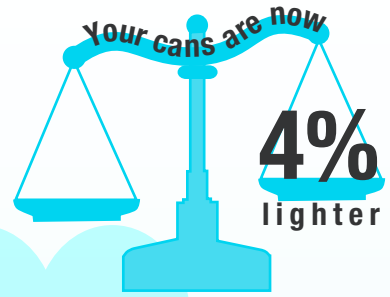

7

N

14.007
Nitrogen

Massimo Zanetti Beverage began flushing Kirkland Signature™ 100% Colombian Coffee cans with nitrogen in July 2017. What does that mean for Costco, its members and the earth?

With nitrogen flushing, a lighter can is used

FUN FACT:

78%

of our atmosphere is made up of nitrogen

approx.

145

fewer tons of CO₂ emissions

53

fewer trucks on the road