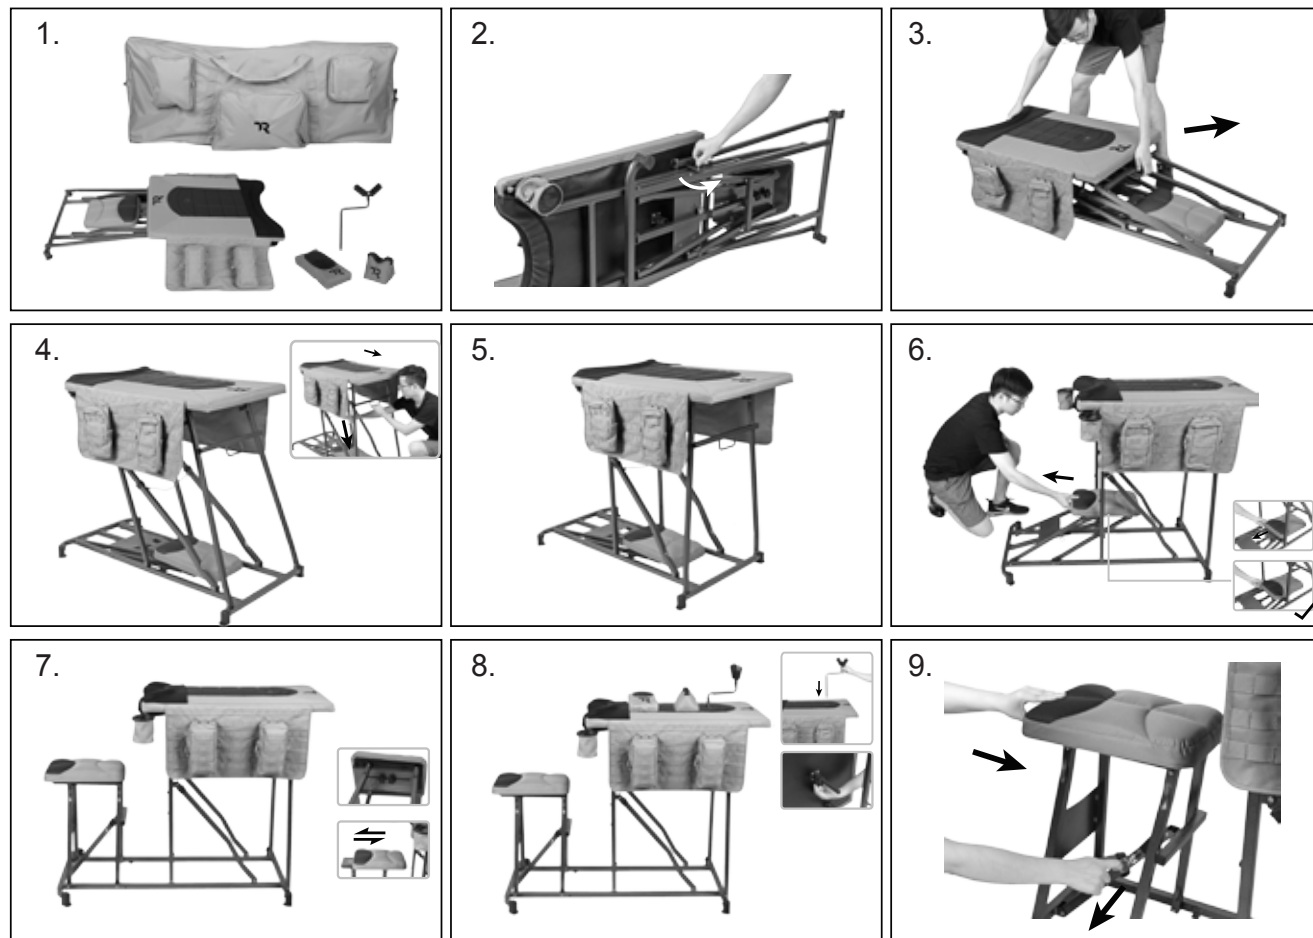

176 mm

ITM. / ART. 1425701
MAGNUM SHOOTING BENCH INSTRUCTIONS

IMPORTANT, RETAIN FOR FUTURE REFERENCE: READ CAREFULLY

MADE IN CHINA

188mm

ITM. / ART. 1425701
MAGNUM SHOOTING BENCH INSTRUCTIONS

**Westfield Outdoor / 8675 Purdue Road, Indianapolis, IN 46268
USA / info@westfieldoutdoors.com**

CAUTION

1. Maximum load 159 kg / 350 lb. Exceeding this weight may damage product and/or cause personal injury.
2. To avoid injury, use care when assembling.
3. Watch hands and fingers during unfolding / folding.
4. Use on level surface.
5. For outdoor use only.