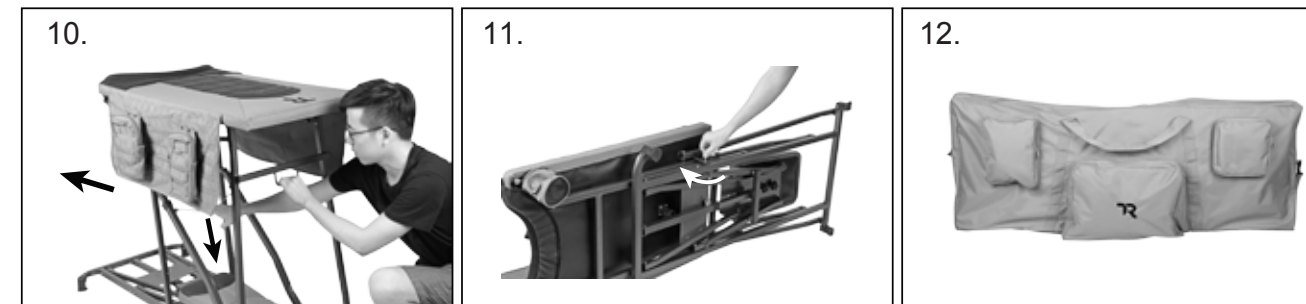

176 mm

ITM. / ART. 1425701
MAGNUM SHOOTING BENCH INSTRUCTIONS

IMPORTANT, RETAIN FOR FUTURE REFERENCE: READ CAREFULLY

MADE IN CHINA

188mm

ITM. / ART. 1425701
MAGNUM SHOOTING BENCH INSTRUCTIONS

**Westfield Outdoor / 8675 Purdue Road, Indianapolis, IN 46268
USA / info@westfieldoutdoors.com**

CAUTION

1. Maximum load 159 kg / 350 lb. Exceeding this weight may damage product and/or cause personal injury.
2. To avoid injury, use care when assembling.
3. Watch hands and fingers during unfolding / folding.
4. Use on level surface.
5. For outdoor use only.