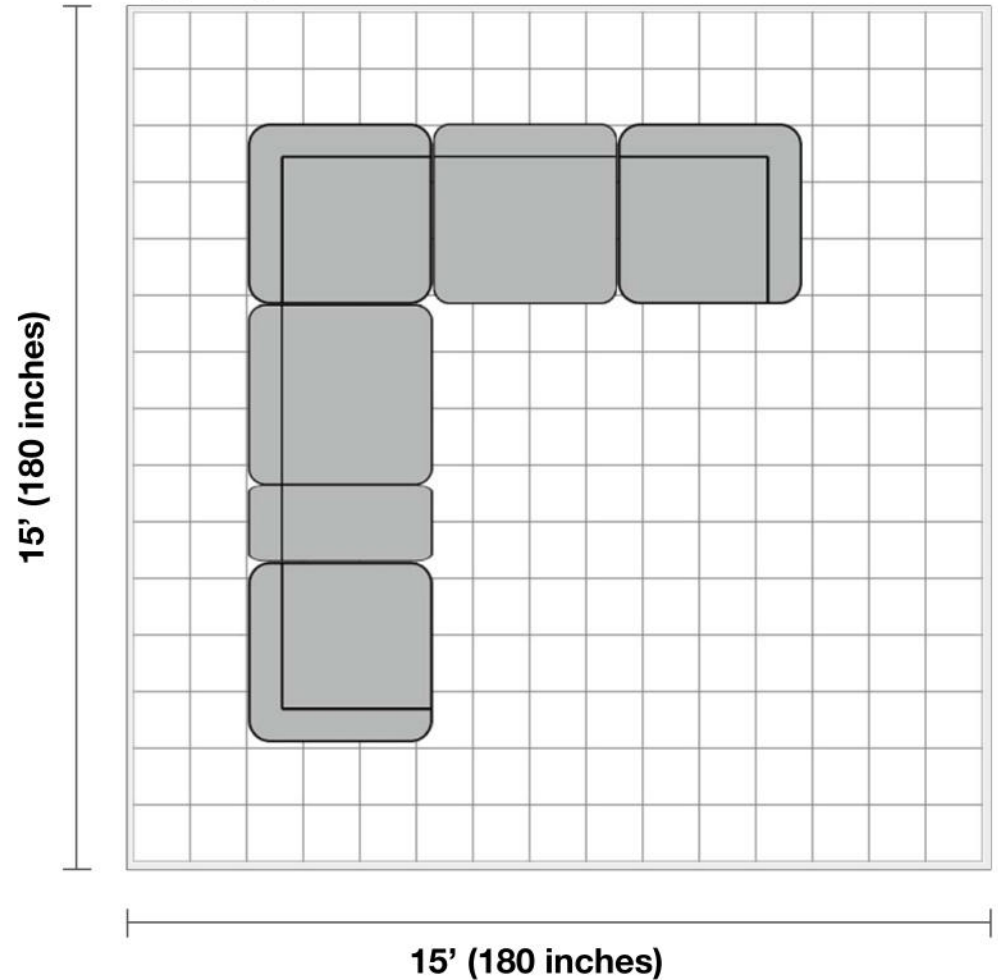

### General Dimensions:

Left / Right-Arm Facing: 39.8" W x 39.4" D x 41.7" H

Console: 12.6" W x 38.2" D x 41.7" H

Corner Wedge: 47.2" W x 47.2" D x 41.7" H

Armless: 31.1" W x 39.3" D x 41.7" H

### Additional Dimensions:

Seat cushions are 22" deep and 20.5" high off the ground

Clearance needed from the wall for recline: 5.9"

Length of power cable: 98"

### Room Plan:

Entry width required for delivery: 33.5"

### Living Room Size

Living rooms vary in shapes and sizes. The layout is scaled to 15' x 15' for visual purposes.