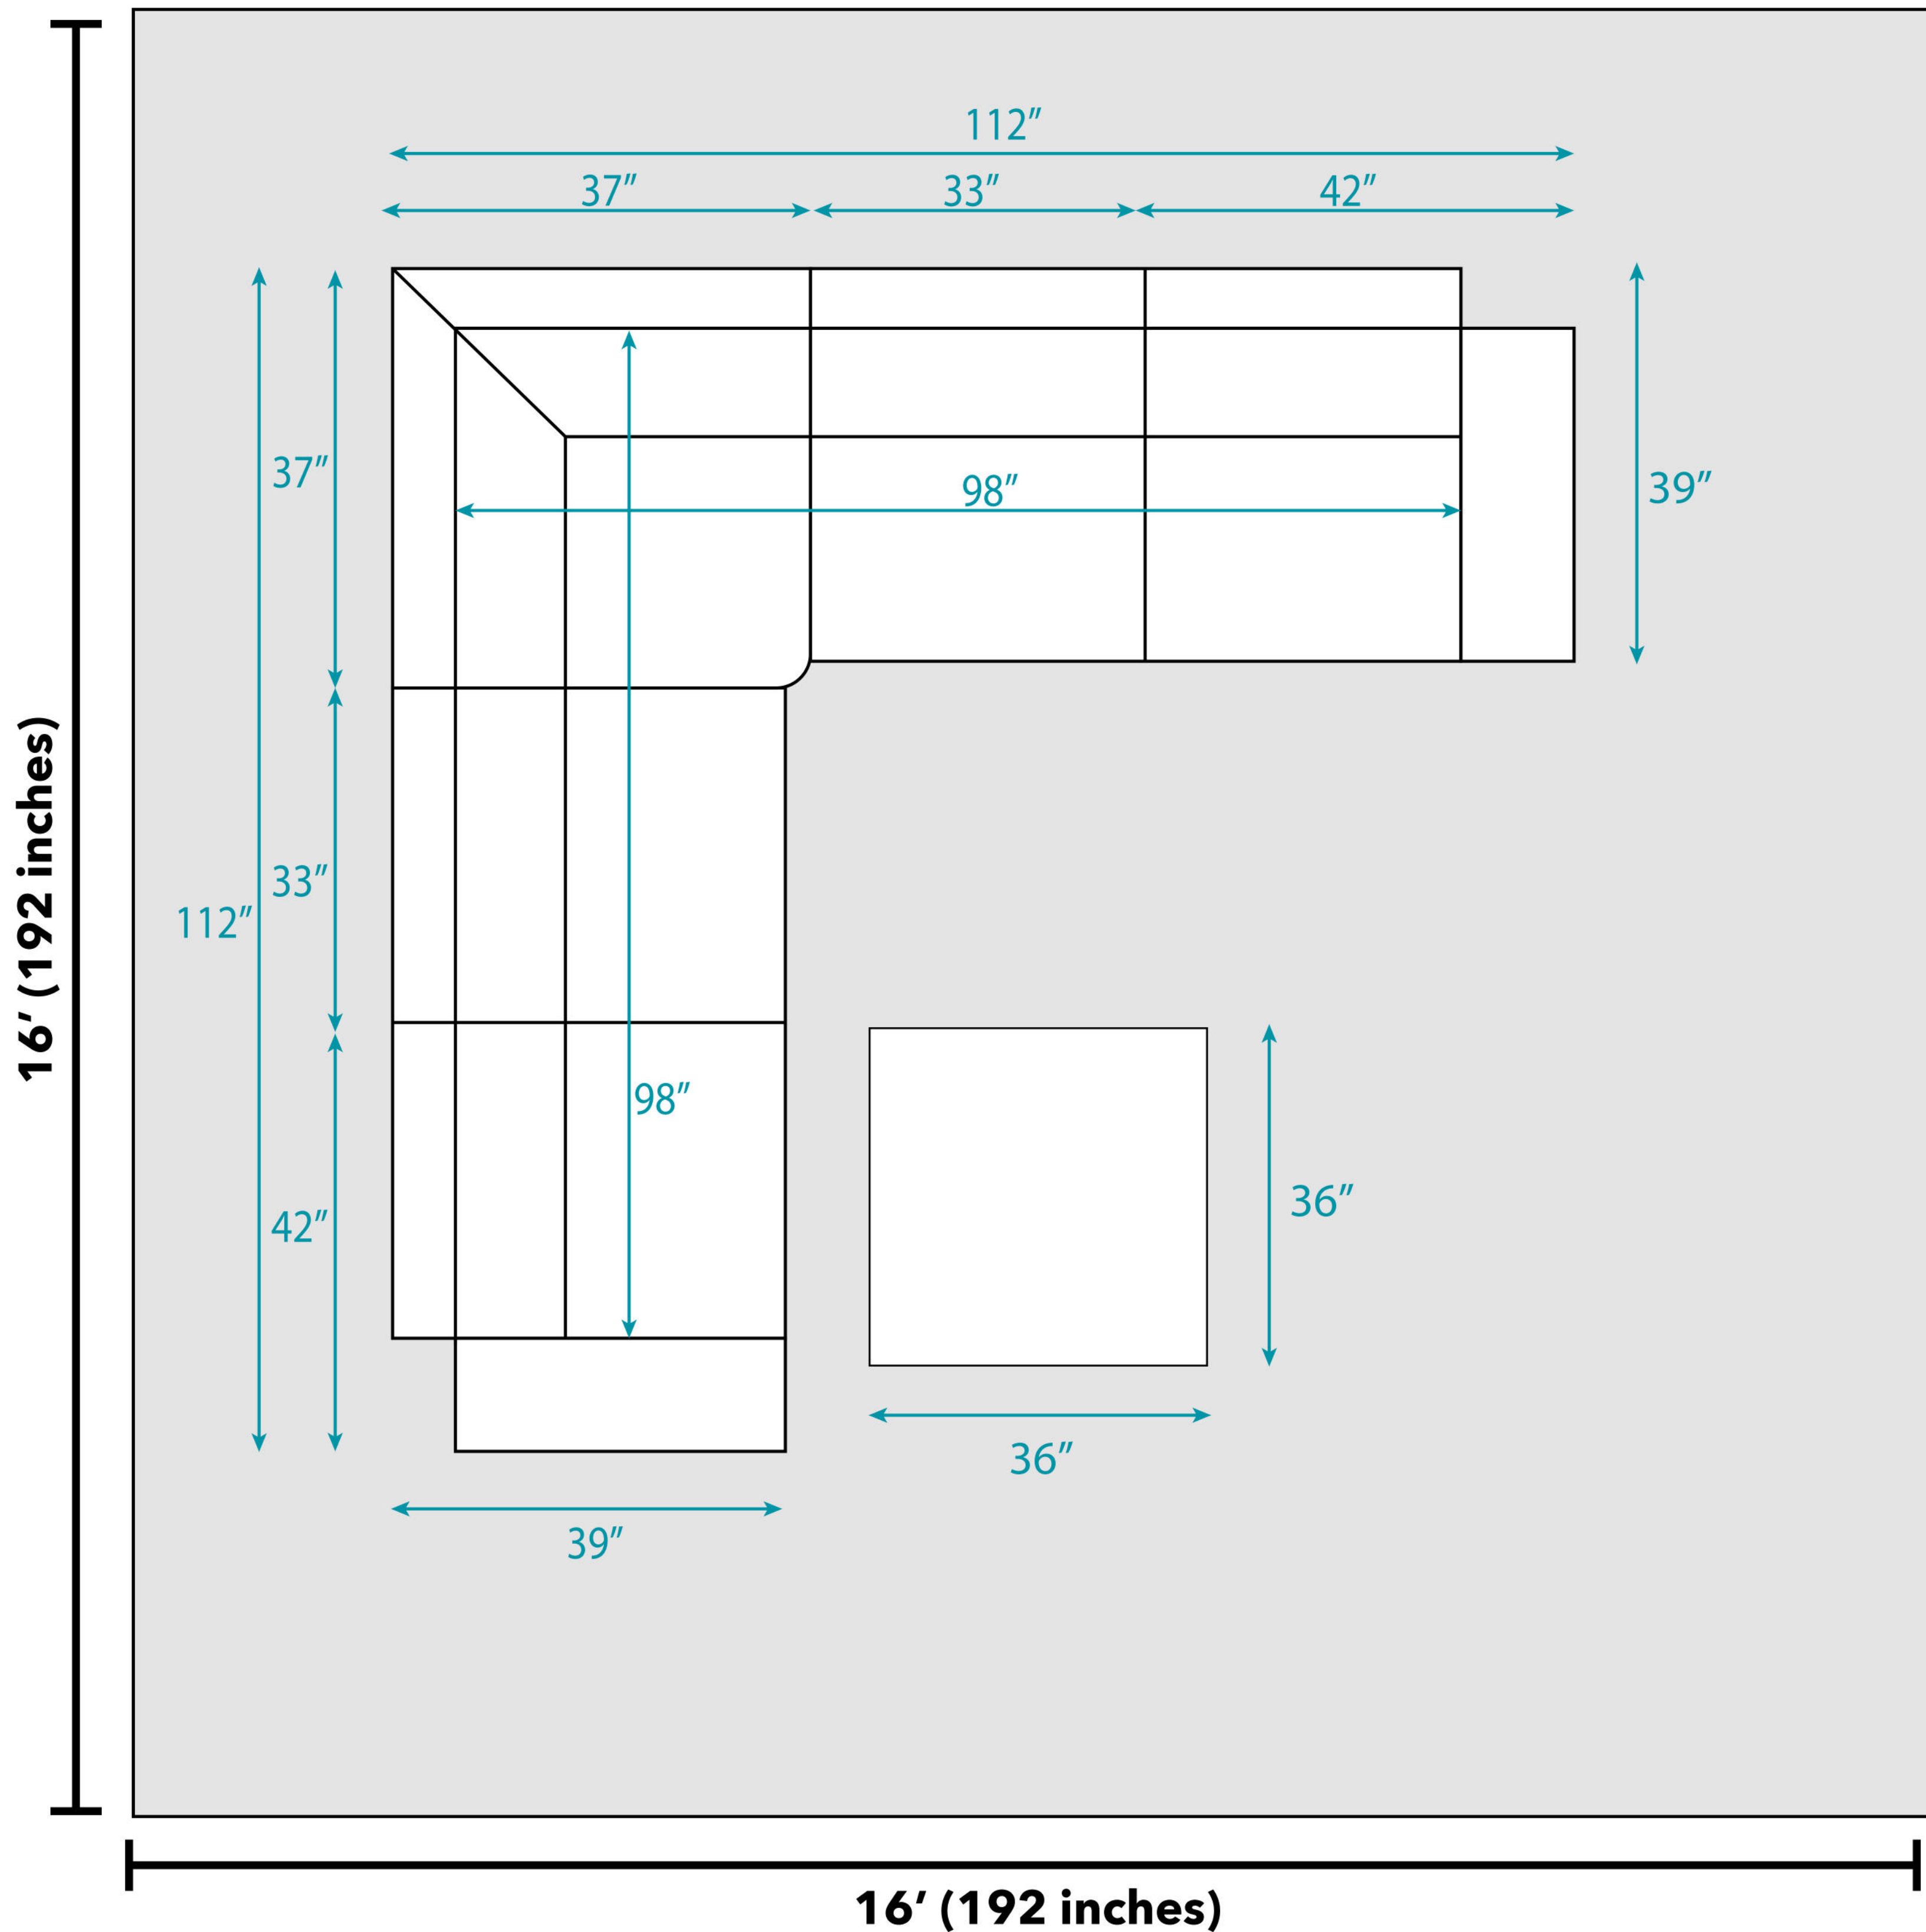

Floor Plan

Teagan 6-pc Leather Modular Sectional with Ottoman

Overall Dimensions:

- 112" L x 112" W x 33" H
- Left-Arm Facing Chair: 42" L x 39" W x 33" H
- Right-Arm Facing Chair: 42" L x 39" W x 33" H
- Armless Chair: 33" L x 39" W x 33" H
- Corner Wedge: 37" L x 37" W x 33" H
- Ottoman: 36" L x 36" W x 17" H

Additional Dimensions:

- Inside seating width - armrest to wedge corner: 98"
- Seat cushions are 24" deep and 18" high off the ground
- Backrest height is 15" high
- Armrests are 9" wide and 23" high off the ground
- Legs are 2" tall

National Average Living Room Size

As of 2020, Dimensions Guide estimates that the average living room is a 16x16 foot square. Depending on the size of your home, including the number of people in your household, it may make sense for your living room to be a different size or shape. All measurements are approximate and are provided for informational purposes only.

Door width required for delivery: 33"