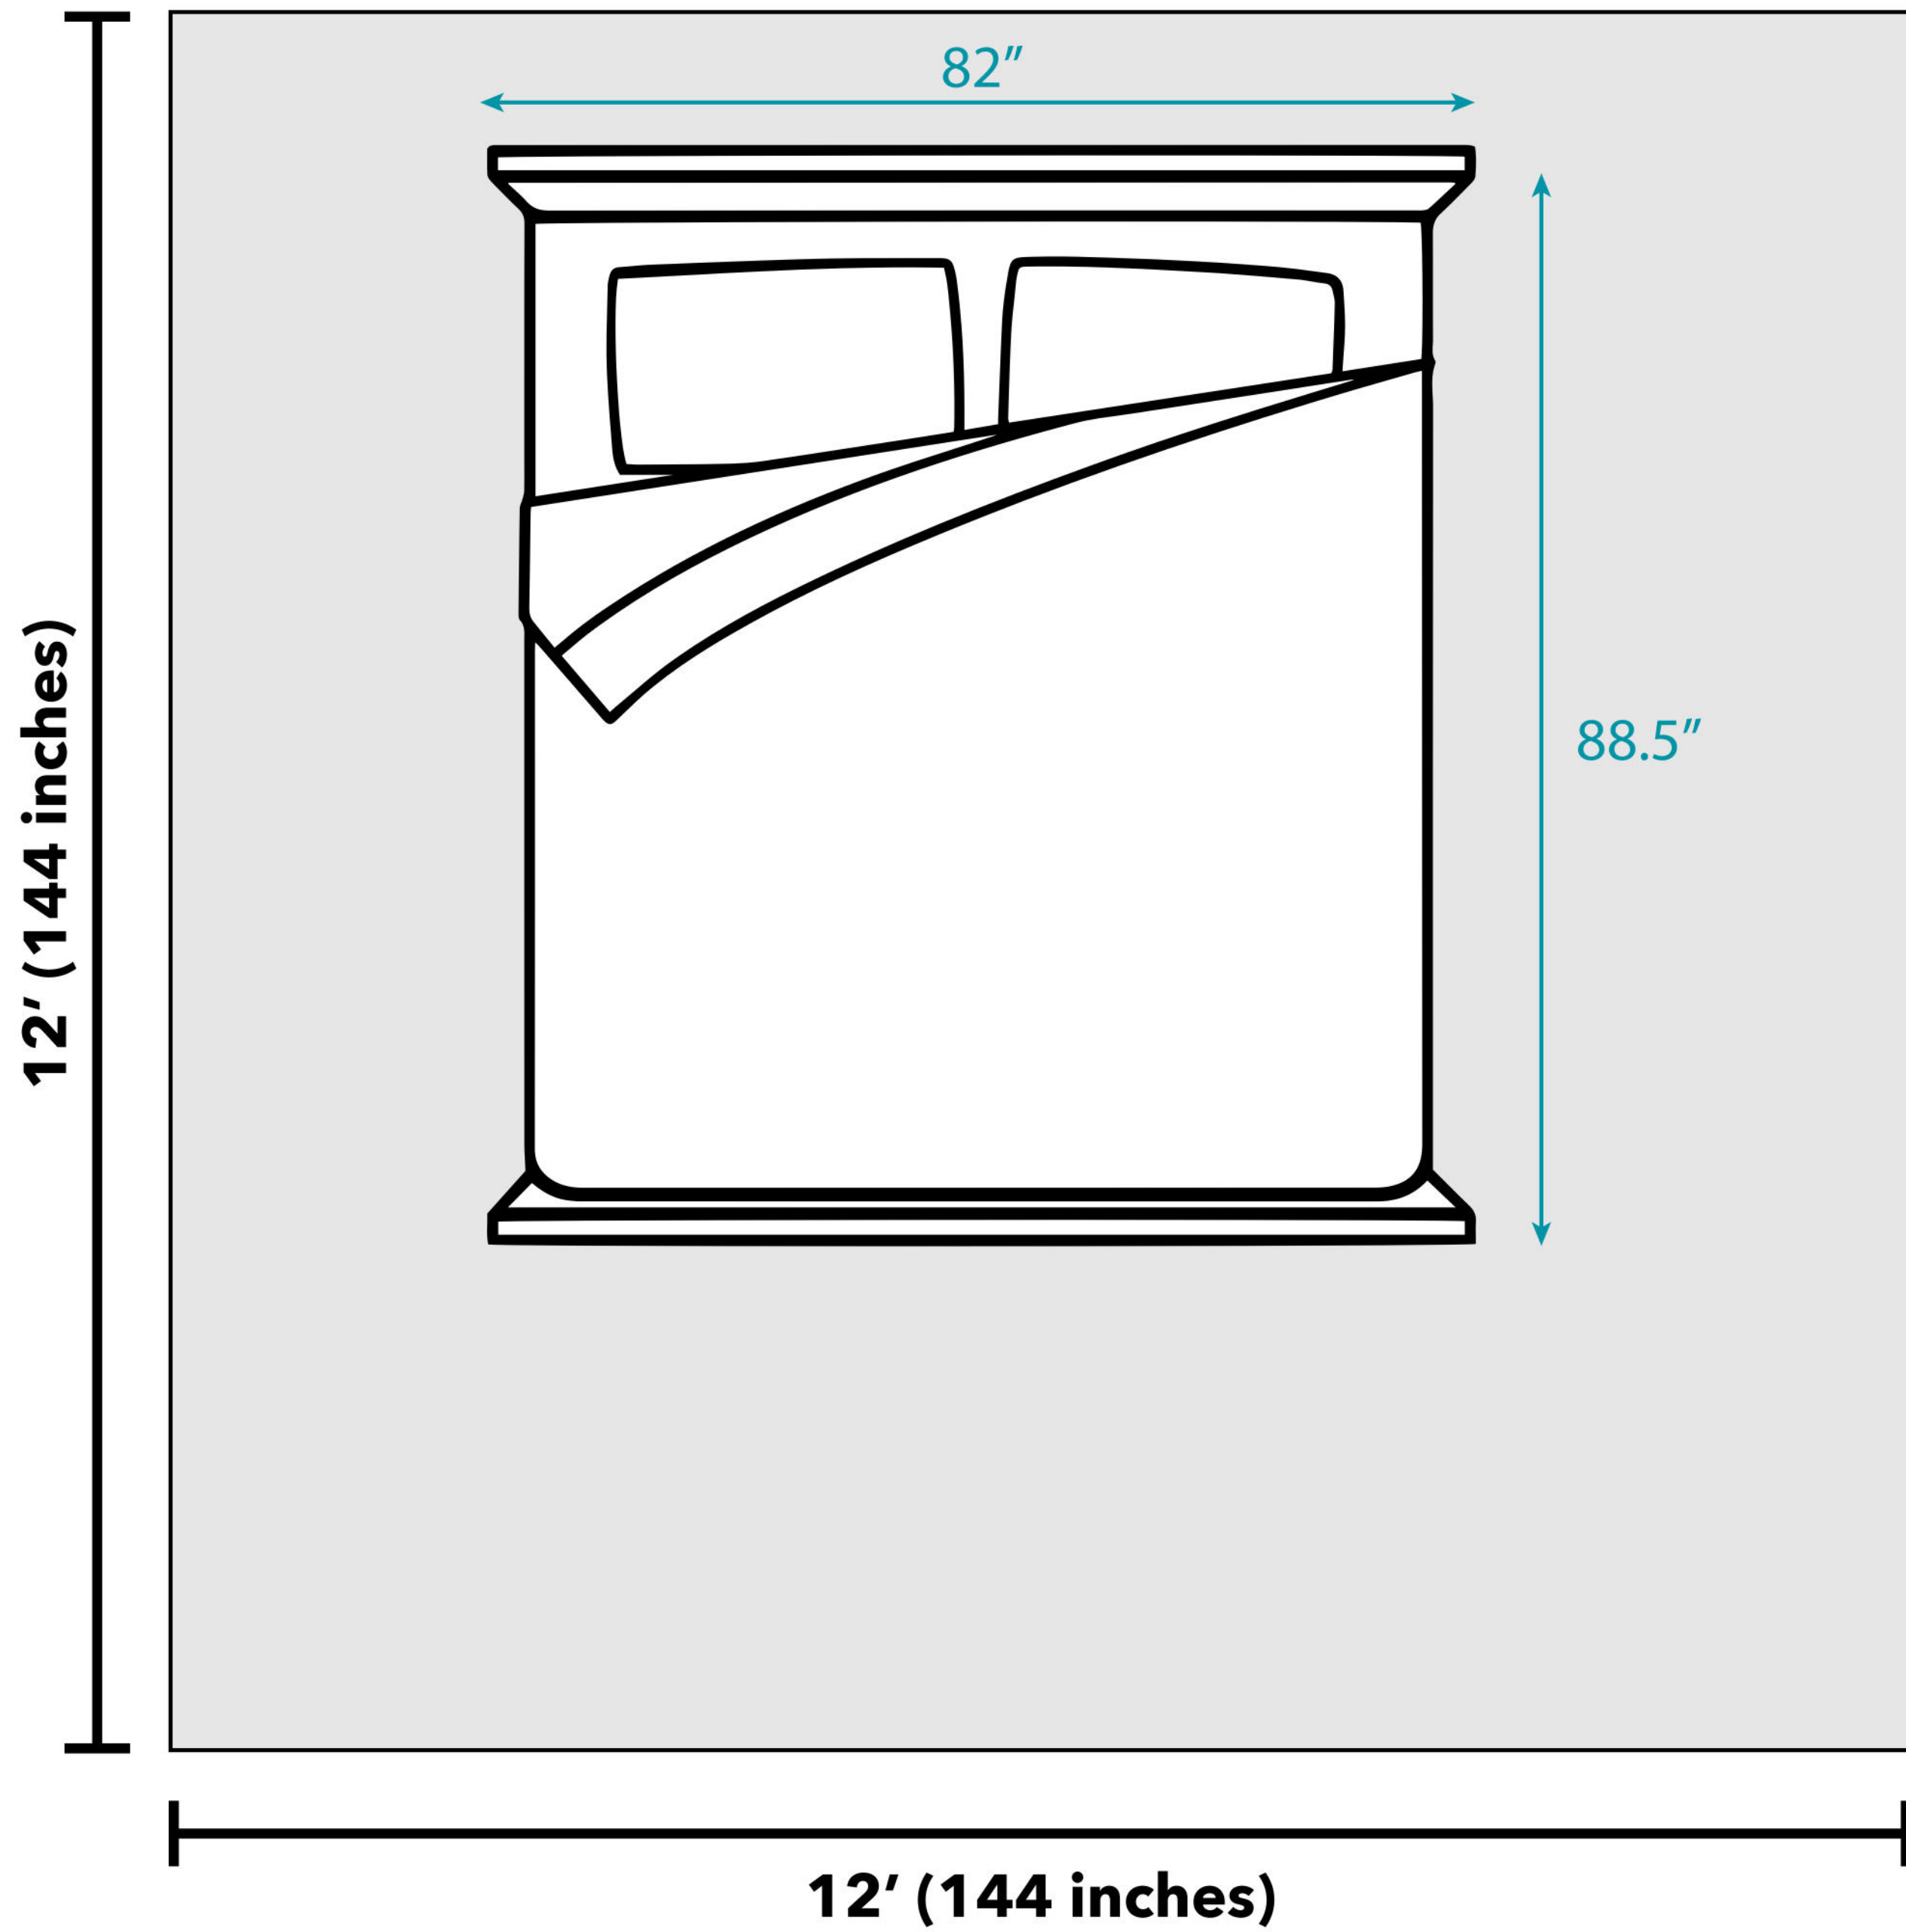

Floor Plan

Athena King Bed

Overall Dimensions:

- King bed
82" W x 88.5" D x 54" H

Additional Dimensions:

- Leg Height: 4.5"

Door width required for delivery: 20"

National Average Bedroom Size

As of 2022, Quora estimates that the average bedroom is a 12x12 foot square. Depending on the size of your home, including the number of people in your household, your bedroom may be a different size or shape. All measurements are approximate and are provided for informational purposes only.