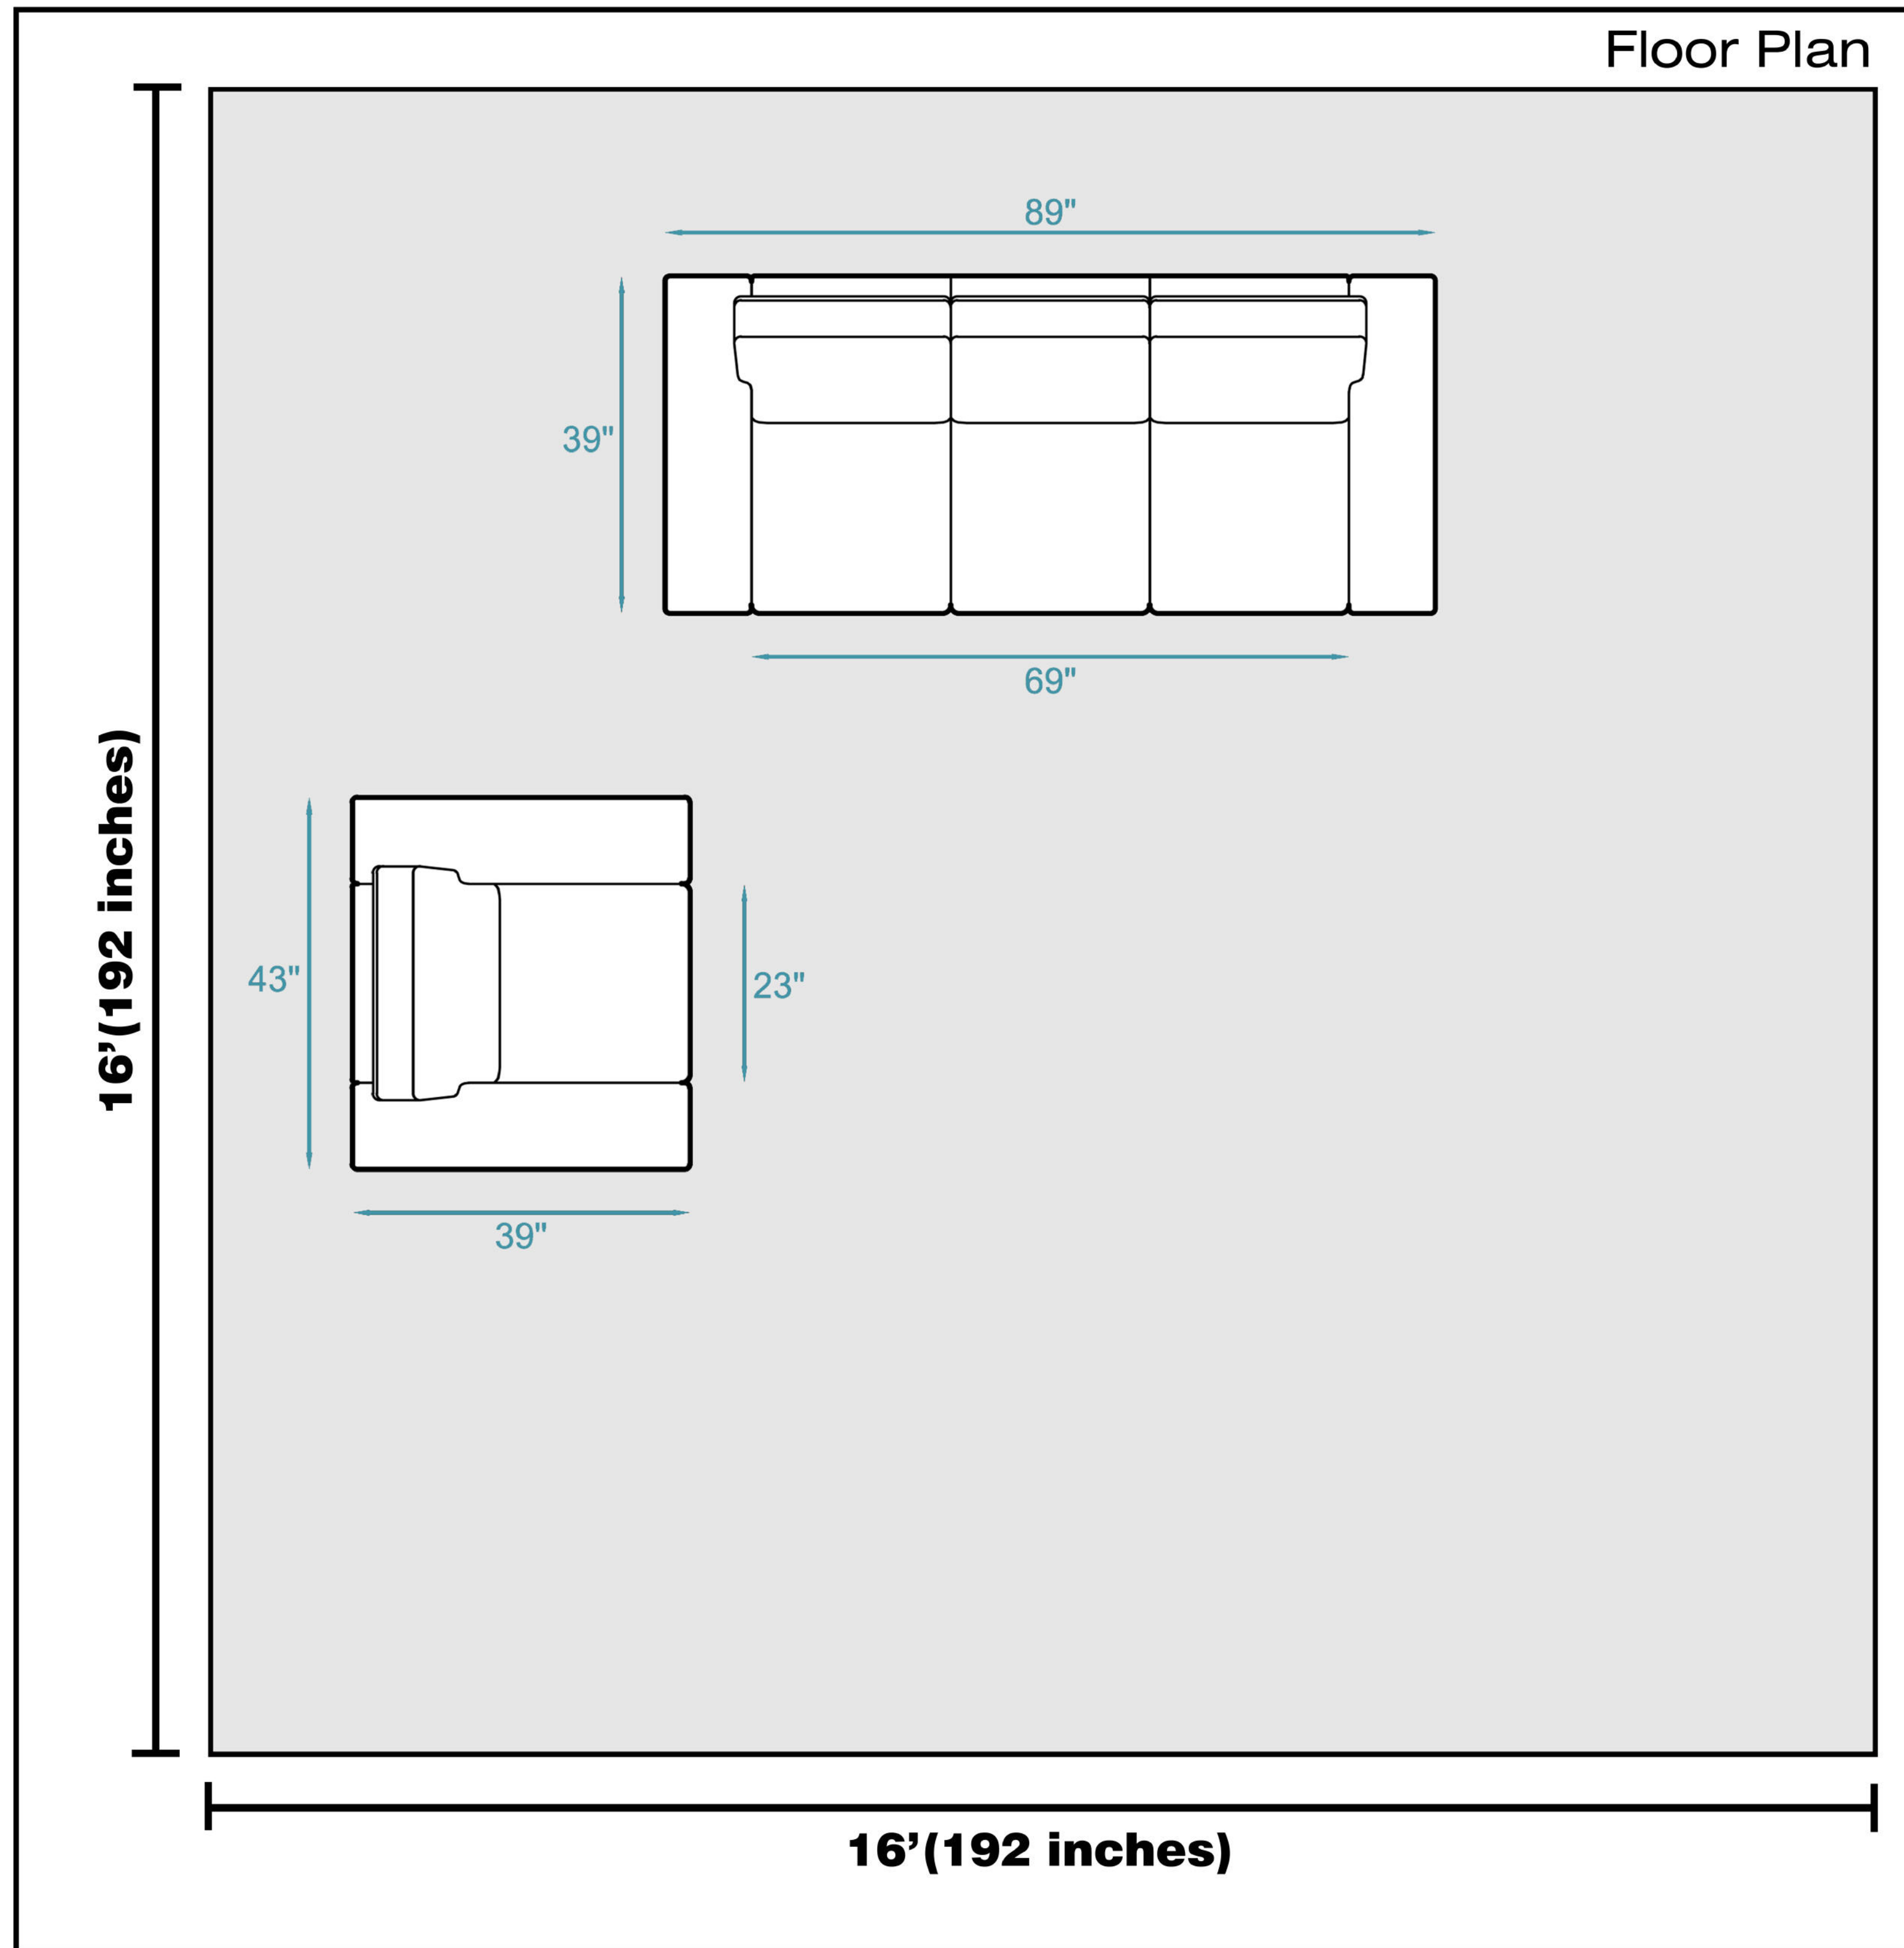

LEATHER
VENTURE