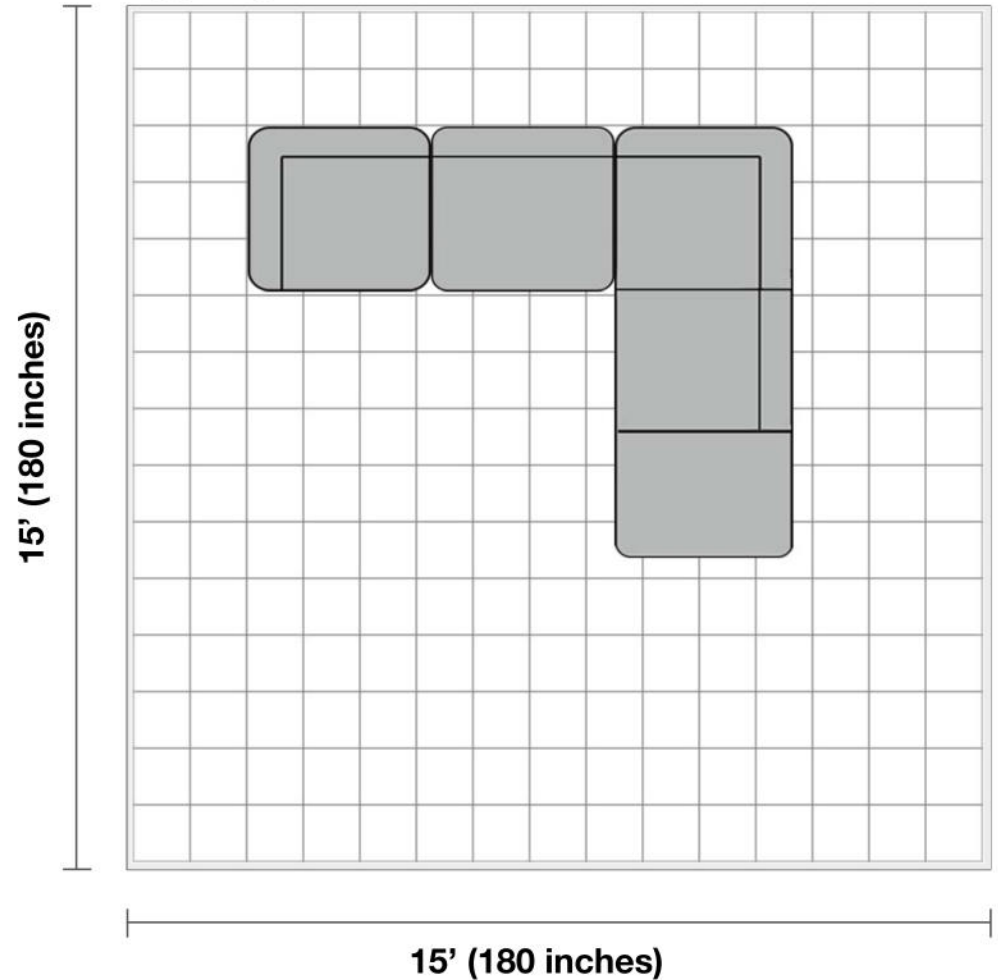

### General Dimensions:

Chaise Lounge: 90.9" L x 46.8" W x 31.4" H

Power armless: 30.7" L x 40.9" W x 31.4" H

Left arm recliner: 39.3" L x 40.9" W x 31.4" H

### Additional Dimensions:

Seat cushions are 22" deep and 20" high off the ground

Armrests are 8.3" wide and 26" high off the ground

Length of power cable: 98"

### Room Plan:

Entry width required for delivery: 33.5"

### Living Room Size

Living rooms vary in shapes and sizes. The layout is scaled to 15' x 15' for visual purposes.