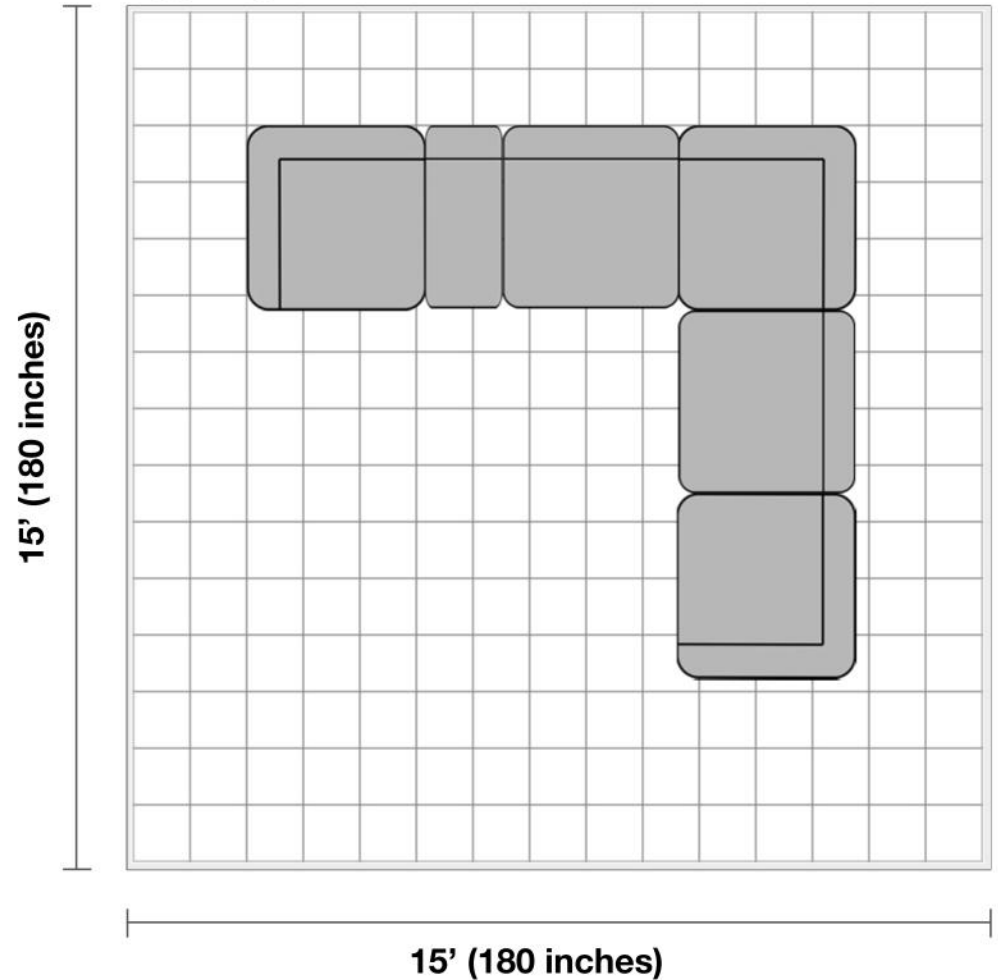

1549481 - Ryerson 6-piece Power Reclining Leather Sectional with Power Headrests

Before purchasing your furniture, please measure your space and note all item measurements to ensure the item will fit your space.

General Dimensions:

Left / Right Arm Facing: 38.5" L x 39.7" W x 40.5" H

Console: 12.9" L x 39.7" W x 40.5" H

Corner Wedge: 48.3" L x 48.3" W x 40.5" H

Armless: 29.9" L x 39.7" W x 40.5" H

Additional Dimensions:

Seat cushions are 21.6" deep and 19.6" high off the ground

Armrests are 24.8" high off the ground

Length of power cable: 98"

Room Plan:

Entry width required for delivery: 33.5"

Living Room Size

Living rooms vary in shapes and sizes. The layout is scaled to 15' x 15' for visual purposes.