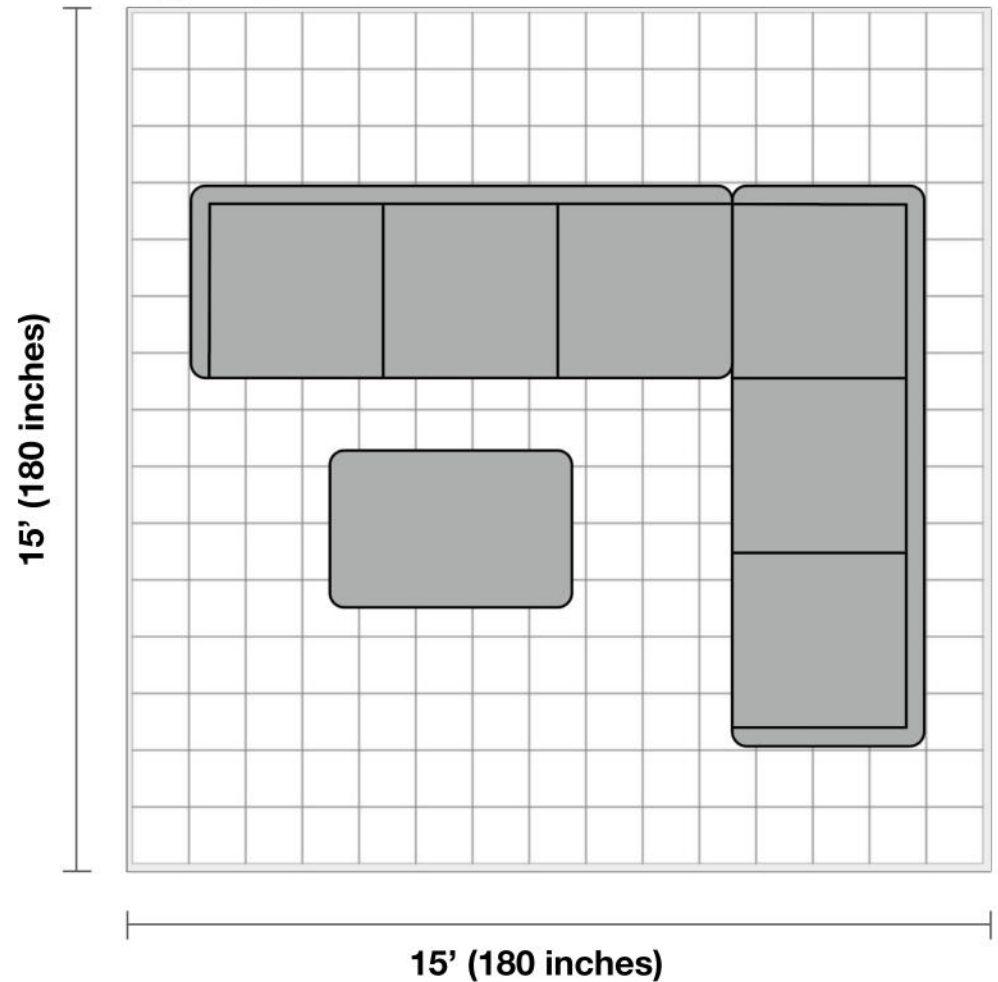

Yvette Fabric Sectional with Storage Ottoman

Before purchasing your furniture, please measure your space and note all item measurements to ensure the item will fit your space.

General Dimensions:

Overall Sectional Dimensions: 118" L x 93" W x 36.5" H

RAF 1-Arm Sofa: 93" L x 35" W x 36.5" H

LAF 1-Arm Sofa: 84" L x 35" W x 36.5" H

Ottoman: 40.2" L x 26" W x 19.5" H

Additional Dimensions:

Seat Height: 20"

Seat Depth: 22"

Back Height: 28"

Room Plan:

Entry width required for delivery: 35.5"

Living Room Size

Living rooms vary in shapes and sizes. The layout is scaled to 15' x 15' for visual purposes.