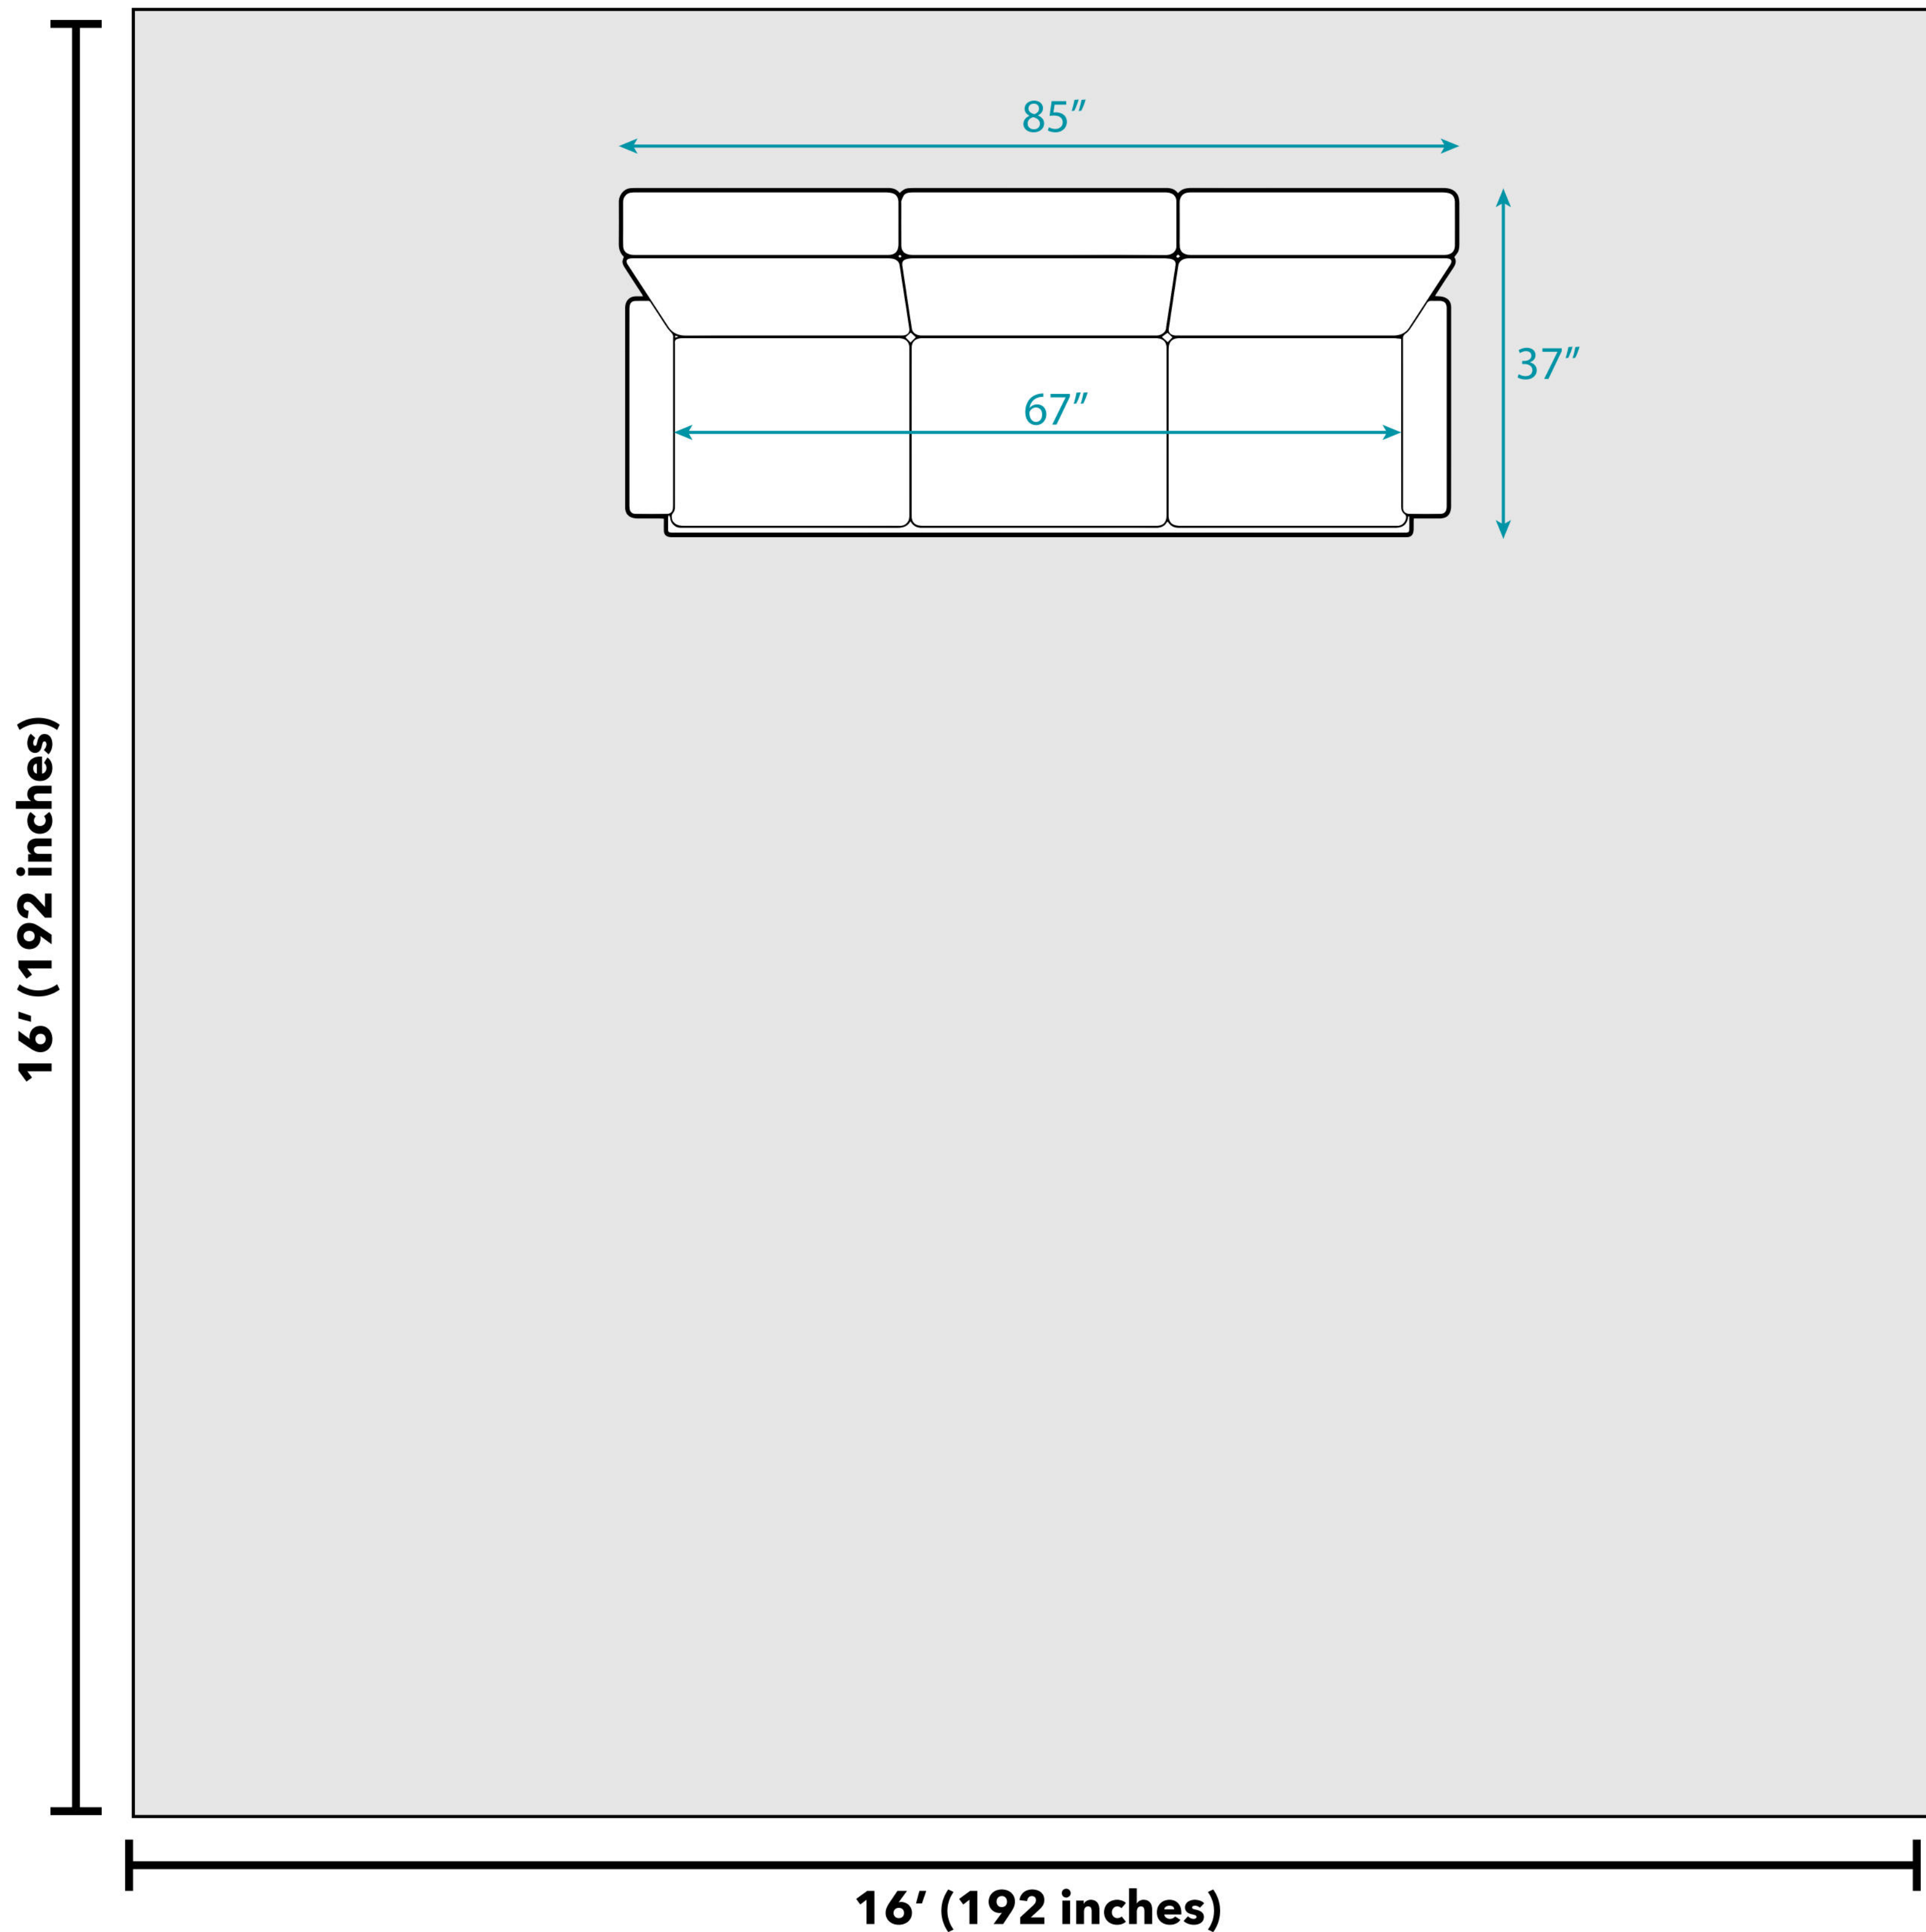

Floor Plan

National Average Living Room Size

As of 2022, Dimensions Guide estimates that the average living room is a 16x16 foot square. Depending on the size of your home, including the number of people in your household, it may make sense for your living room to be a different size or shape. All measurements are approximate and are provided for informational purposes only.

Delaney Fabric Sofa

Overall Dimensions:

- Sofa: 85" L x 37" W x 33" H
- Inside seating width: 67"

Additional Dimensions:

- Seat cushions are 22" deep and 19" high off the ground
- Armrests are 9" wide and 26" high off the ground
- Back cushion height is 14" tall
- Leg height is 7" tall

Door width required for delivery: 28"