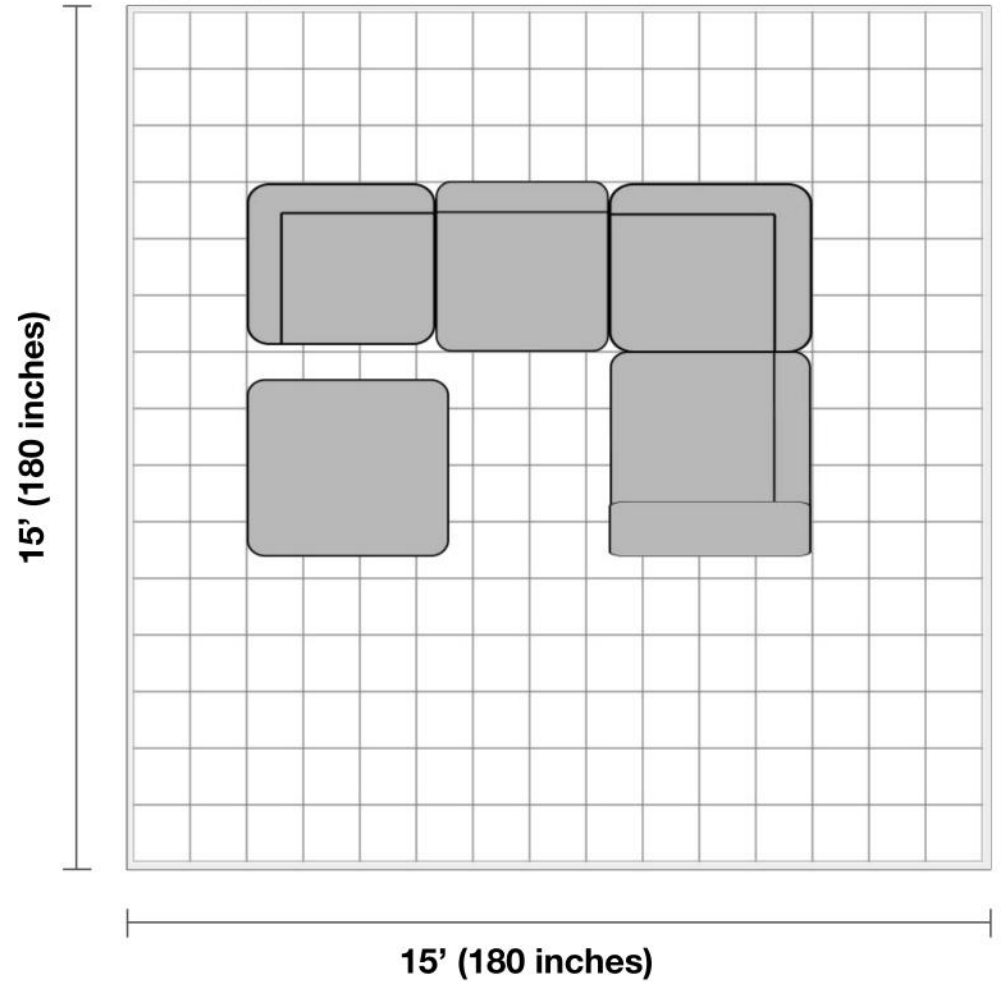

### General Dimensions:

Sofa: 122" L x 79.9" W x 35" H

Ottoman: 38.1" L x 38.1" W x 19.8" H

### Additional Dimensions:

Seat Height (off ground): 20"

Seat Cushion Depth: 24"

Back Cushion Height: 18.5"

### Room Plan:

Entry width required for delivery: 29 inches

### LivingRoomSize

Living rooms vary in shapes and sizes. The layout is scaled to 15' x 15' for visual purposes.