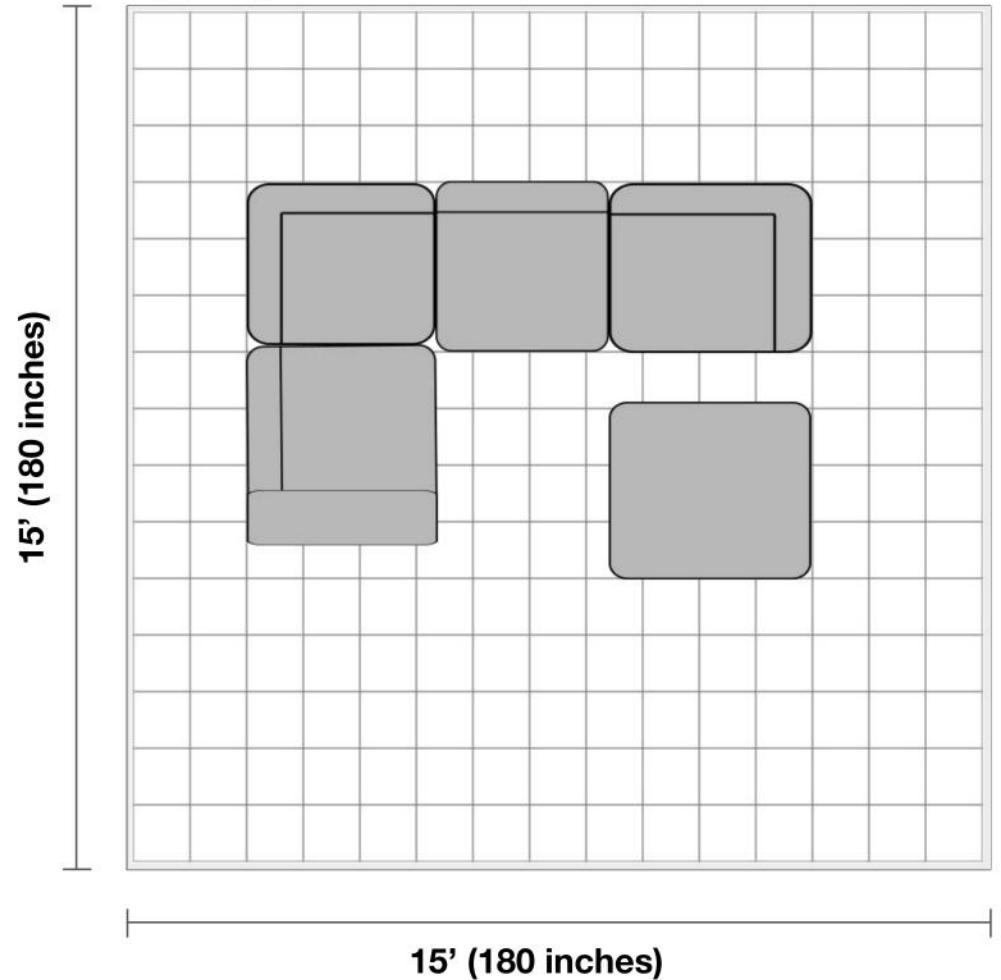

Maycen Fabric Sectional Left

General Dimensions:

Sofa: 122" L x 79.9" W x 35" H

Ottoman: 38.1" L x 38.1" W x 19.8" H

Additional Dimensions:

Seat Height (off ground): 20"

Seat Cushion Depth: 24"

Back Cushion Height: 18.5"

Room Plan:

Entry width required for delivery: 29 inches

Living Room Size

Living rooms vary in shapes and sizes. The layout is scaled to 15' x 15' for visual purposes.