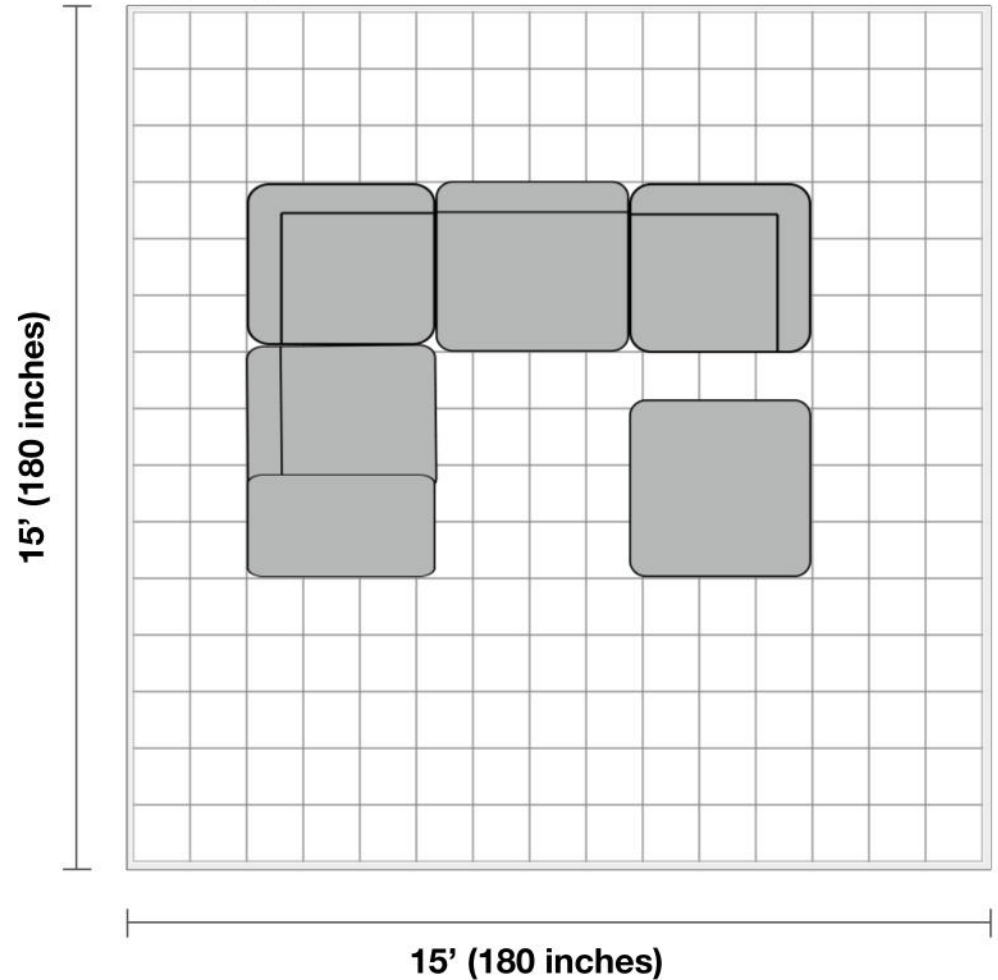

McCallis Leather Sectional

Before purchasing your furniture, please measure your space and note all item measurements to ensure the item will fit your space.

General Dimensions:

Sofa: 120.1" L x 83.1" W x 33.4" H

Ottoman: 37" L x 37" W x 18.1" H

Additional Dimensions:

Seat Height (off ground): 18.1"

Seat Cushion Depth: 22"

Back Cushion Height: 15.4"

Room Plan:

Entry width required for delivery: 30 inches

Living Room Size

Living rooms vary in shapes and sizes. The layout is scaled to 15' x 15' for visual purposes.