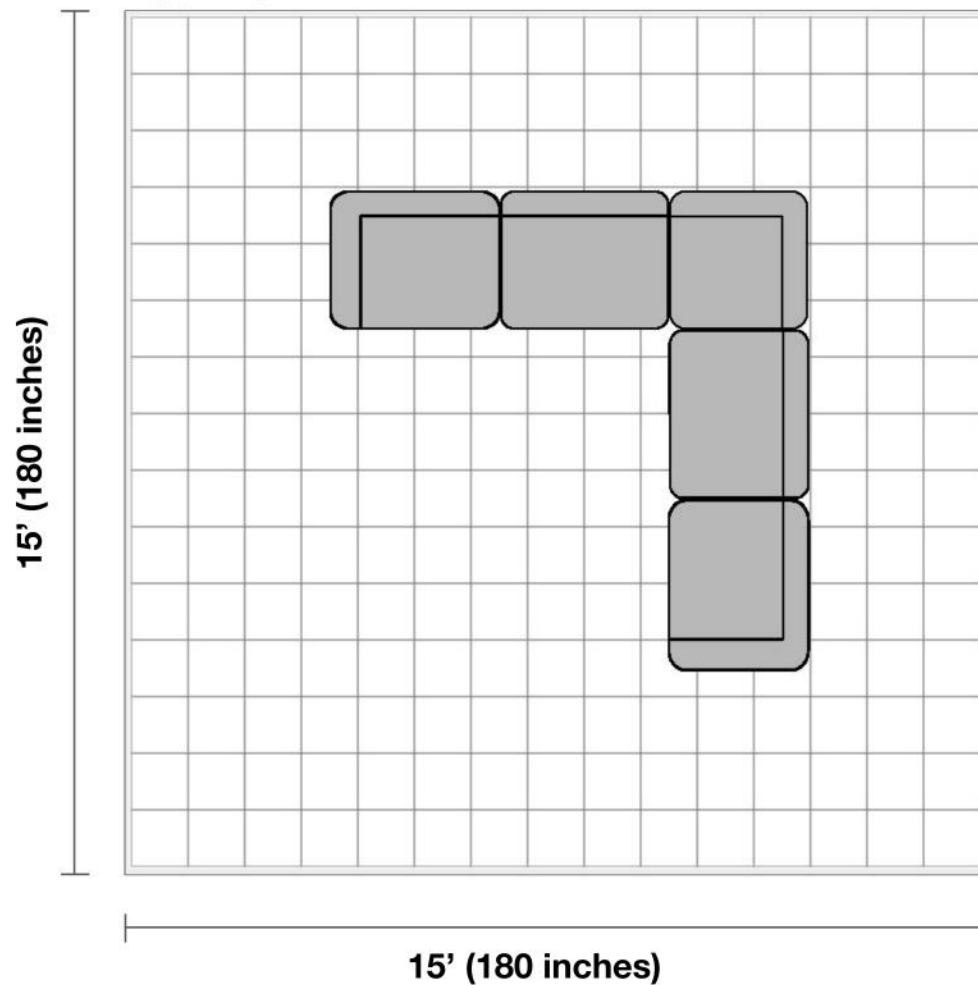

## General Dimensions:

100.7" L x 102.3" W x 36.2" H

## Additional Dimensions:

Seat Height (off ground): 20.8"

Seat Cushion Depth: 24"

Back Cushion Height: 15.4"

## Room Plan:

Entry width required for delivery: 26 inches

## Living Room Size

Living rooms vary in shapes and sizes. The layout is scaled to 15' x 15' for visual purposes.