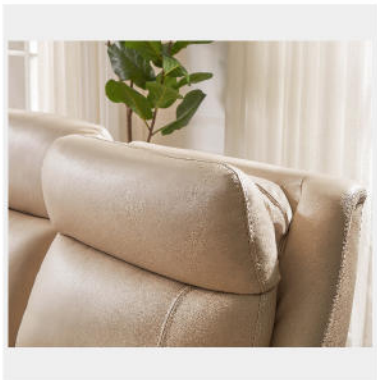

Corrales Leather Power Reclining Sofa

Before purchasing your furniture, please measure your space and note all item measurements to ensure the item will fit your space.

General Dimensions:

Sofa dimensions: 91.3" L x 40.9" W x 42.1" H

Inside seating width: 68"

Seat cushions are 22" deep and 19" high off the ground

Armrests are 10" wide and 25" high off the ground

Additional Dimensions:

Backrests height: 27"

Approximately 9" of wall space needed for recliners to fully recline

Fully reclined length is 72" long