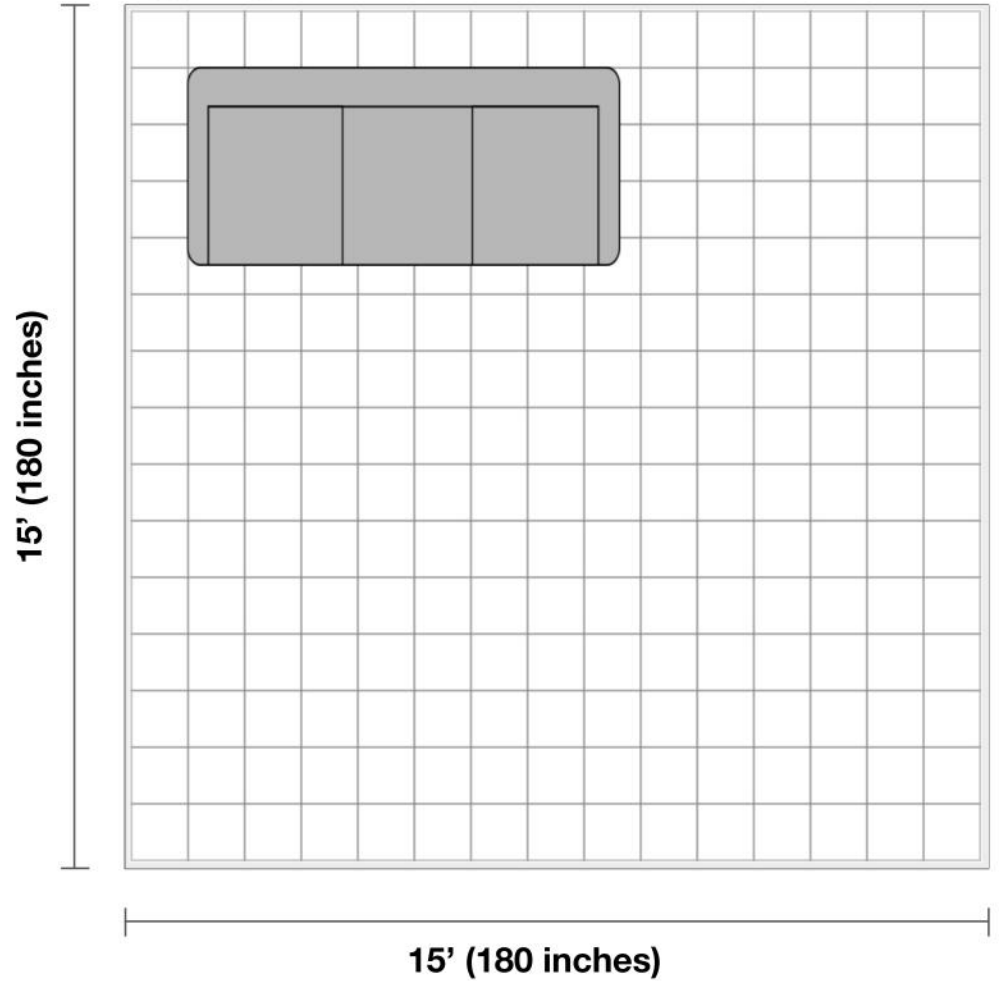

Corrales Leather Power Reclining Sofa

Before purchasing your furniture, please measure your space and note all item measurements to ensure the item will fit your space.

General Dimensions:

Sofa dimensions: 91.3" L x 40.9" W x 42.1" H

Inside seating width: 68"

Seat cushions are 22" deep and 19" high off the ground

Armrests are 10" wide and 25" high off the ground

Additional Dimensions:

Backrests height: 27"

Approximately 9" of wall space needed for recliners to fully recline

Fully reclined length is 72" long

Room Plan:

Entry width required for delivery: 36"

Living Room Size

Living rooms vary in shapes and sizes. The layout is scaled to 15' x 15' for visual purposes.