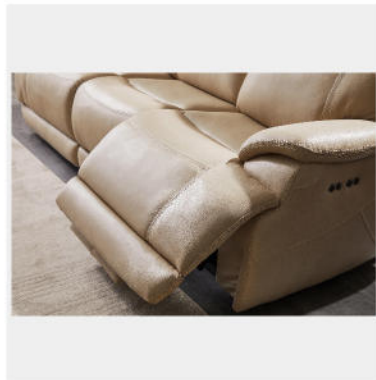

Corrales Leather Power Reclining Sofa

Before purchasing your furniture, please measure your space and note all item measurements to ensure the item will fit your space.

General Dimensions:

Sofa dimensions: 91.3" L x 40.9" W x 42.1" H

Inside seating width: 68"

Seat cushions are 22" deep and 19" high off the ground

Armrests are 10" wide and 25" high off the ground

Additional Dimensions:

Backrests height: 27"

Approximately 9" of wall space needed for recliners to fully recline

Fully reclined length is 72" long

Room Plan:

Entry width required for delivery: 36"

Living Room Size

Living rooms vary in shapes and sizes. The layout is scaled to 15' x 15' for visual purposes.