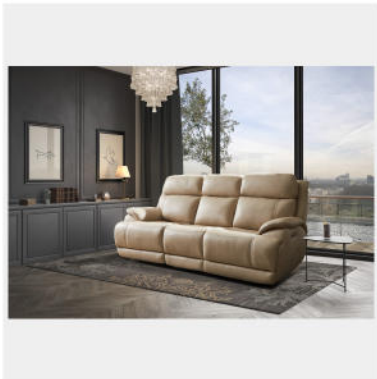

Corrales Leather Power Reclining Sofa

Before purchasing your furniture, please measure your space and note all item measurements to ensure the item will fit your space.

General Dimensions:

Sofa dimensions: 91.3" L x 40.9" W x 42.1" H

Inside seating width: 68"

Seat cushions are 22" deep and 19" high off the ground

Armrests are 10" wide and 25" high off the ground

Additional Dimensions:

Backrests height: 27"

Approximately 9" of wall space needed for recliners to fully recline

Fully reclined length is 72" long

Room Plan:

Entry width required for delivery: 36"

Living Room Size

Living rooms vary in shapes and sizes. The layout is scaled to 15' x 15' for visual purposes.