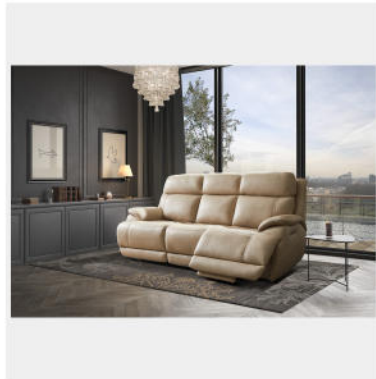

Corrales Leather Power Reclining Sofa

Before purchasing your furniture, please measure your space and note all item measurements to ensure the item will fit your space.

General Dimensions:

Sofa dimensions: 91.3" L x 40.9" W x 42.1" H

Inside seating width: 68"

Seat cushions are 22" deep and 19" high off the ground

Armrests are 10" wide and 25" high off the ground

Additional Dimensions:

Backrests height: 27"

Approximately 9" of wall space needed for recliners to fully recline

Fully reclined length is 72" long

Room Plan:

Entry width required for delivery: 36"

Living Room Size

Living rooms vary in shapes and sizes. The layout is scaled to 15' x 15' for visual purposes.