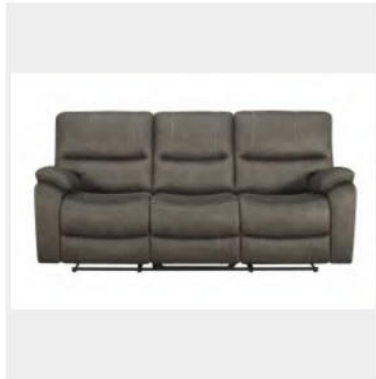

1558193 Henley Fabric Manual Reclining Sofa

Before purchasing your furniture, please measure your space and note all item measurements to ensure the item will fit your space.

General Dimensions:

Overall Dimension: 85" L x 38.9" W x 41.2" H

Additional Dimensions:

Seat Depth: 21.5"

Seat Height: 19.5"

Back Height: 36"

Room Plan:

Entry width required for delivery: 39"

Living Room Size

Living rooms vary in shapes and sizes. The layout is scaled to 15' x 15' for visual purposes.