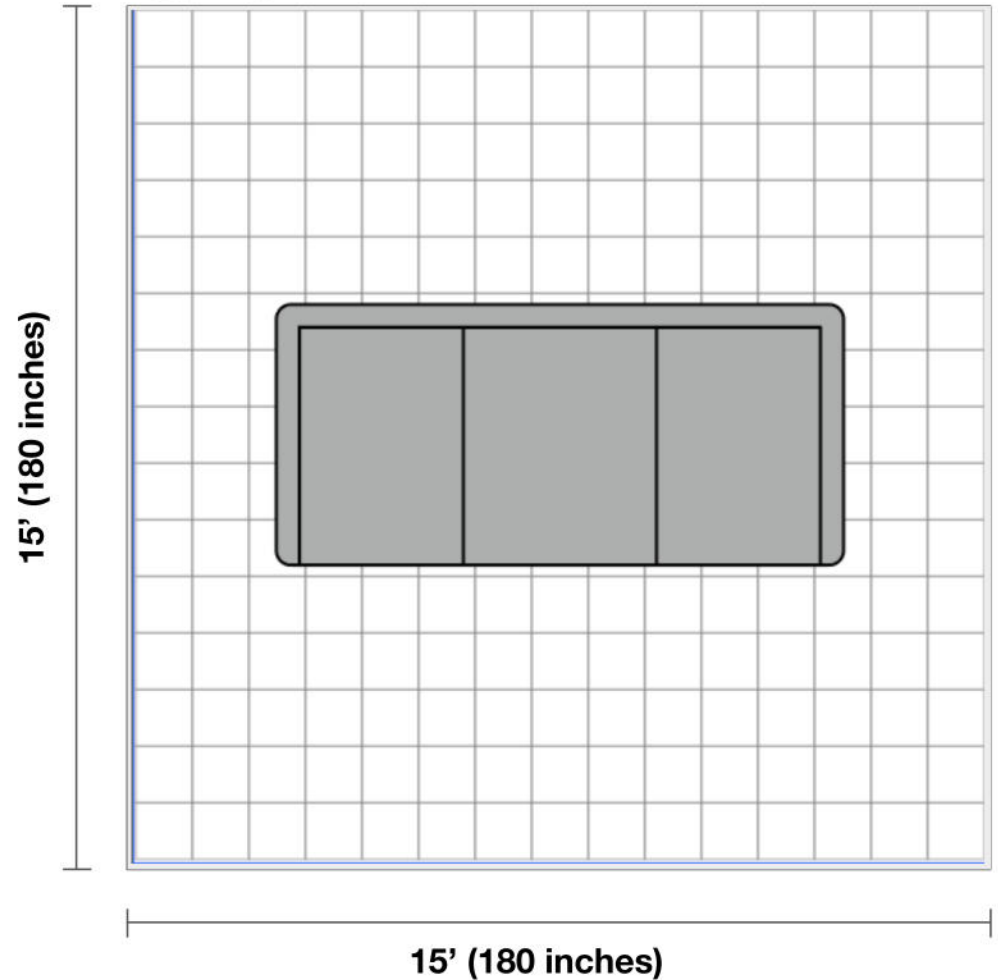

1558193 Henley Fabric Manual Reclining Sofa

Before purchasing your furniture, please measure your space and note all item measurements to ensure the item will fit your space.

General Dimensions:

Overall Dimension: 85" L x 38.9" W x 41.2" H

Additional Dimensions:

Seat Depth: 21.5"

Seat Height: 19.5"

Back Height: 36"

Room Plan:

Entry width required for delivery: 39"

Living Room Size

Living rooms vary in shapes and sizes. The layout is scaled to 15' x 15' for visual purposes.