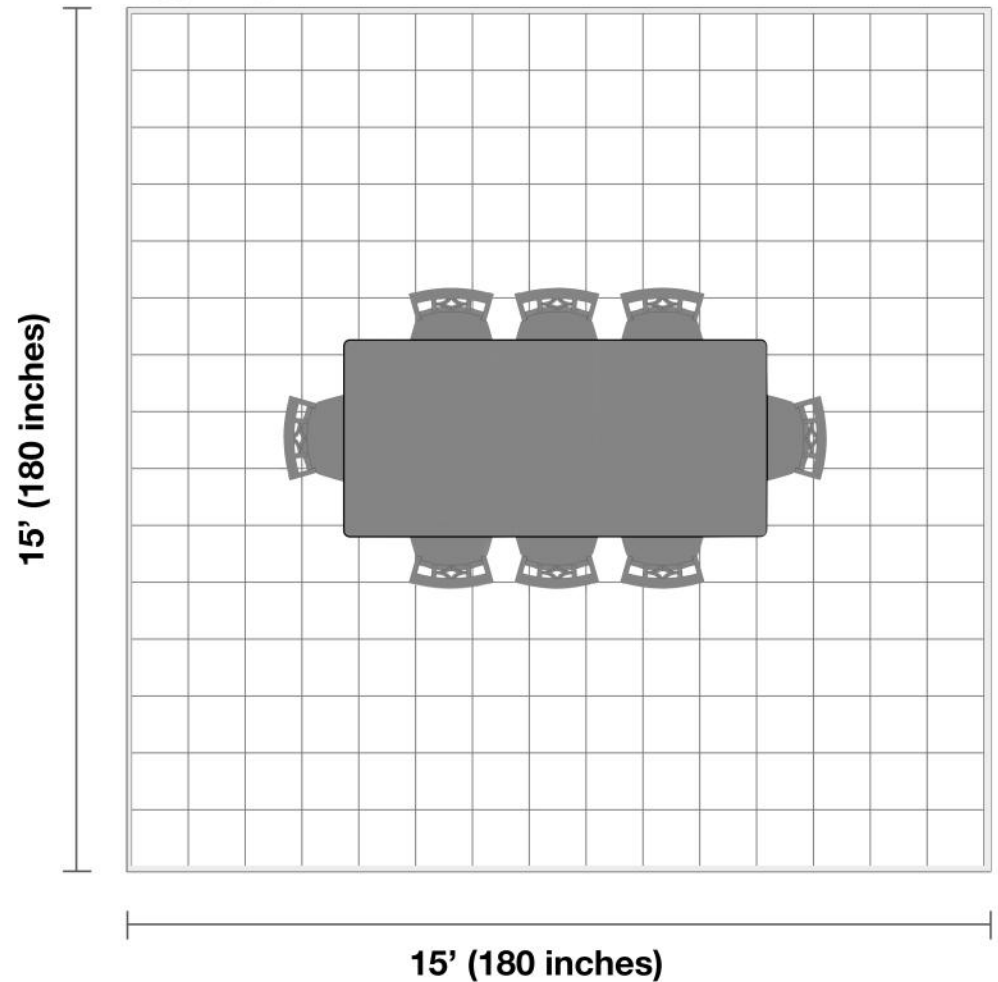

FLEXSTEEL®

1646039 - 9 Piece Dining Set

Before purchasing your furniture, please measure your space and note all item measurements to ensure the item will fit your space.

General Dimensions:

Table: 90"L x 42"W x 30"H

Chair 21.5"L x 26.5"W x 40"H

Additional Dimensions:

Seat Height: 18"

Seat Width: 21.5"

Room Plan:

Entry width required for delivery: 36"

Living Room Size

Living rooms vary in shapes and sizes. The layout is scaled to 15' x 15' for visual purposes.