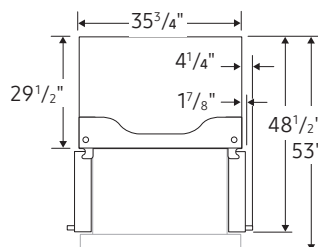

ADA Compliant

Rating

ENERGY STAR® rated:
781 kWh/yr

RF32CG5900SR

SAMSUNG

30 cu. ft. Mega Capacity 3-Door French Door Refrigerator with Family Hub™ in Stainless Steel

Installation Specifications

1. Measure the height, width and depth of the opening, making sure to include baseboards, molding tile, countertop overhang, etc. Check to be sure there is enough room to open the door (consider walls, islands or other obstacles when measuring).
2. Refer to illustration below to determine dimensions.
3. Allow 2.5" of clearance on hinge side of refrigerator when installing next to a wall where handle may make contact.
4. Allow 2" minimum clearance at rear for proper air circulation and water/electrical connections. Allow a 3/8" minimum clearance at sides and top for ease of installation.
5. Ensure each door and entryway in the home is wide enough for the refrigerator to be moved through easily.

For optimal usage and ability to open refrigerator doors completely, do not install next to a wall.

Please note: The following dimensions and cutout information is for planning purposes only. For complete installation details, consult manual packed with product or download manual online at samsung.com.

Dimensions

Total Capacity: 30 cu. ft.

Refrigerator: 20.8 cu. ft.

- External Filtered Water and Ice Dispenser
- 4 Tempered Glass Spill-Proof Shelves
- Full-Width Drawer
- 2 Clear Drawers
- 7 Door Bins
 - Right: 1 Gallon Bin, 3 Regular Bins
 - Left: 3 Regular Bins
- High-Efficiency LED Lighting

Product Dimensions & Weight

Dimensions (WxHxD with hinges, handles and doors):
35³/₄" x 70" x 36¹/₄"

Dimensions (WxHxD without hinges and door):
35³/₄" x 68⁷/₈" x 29¹/₂"

Dimensions (WxHxD with hinge and door, no handle):
35³/₄" x 70" x 34⁵/₈"