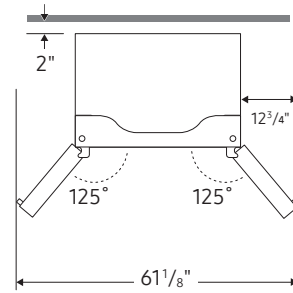

ADA Compliant

Rating

ENERGY STAR® rated:
781 kWh/yr

RF32CG5900SR

SAMSUNG

30 cu. ft. Mega Capacity 3-Door French Door Refrigerator with Family Hub™ in Stainless Steel

Installation Specifications

1. Measure the height, width and depth of the opening, making sure to include baseboards, molding tile, countertop overhang, etc. Check to be sure there is enough room to open the door (consider walls, islands or other obstacles when measuring).
2. Refer to illustration below to determine dimensions.
3. Allow 2.5" of clearance on hinge side of refrigerator when installing next to a wall where handle may make contact.
4. Allow 2" minimum clearance at rear for proper air circulation and water/electrical connections. Allow a 3/8" minimum clearance at sides and top for ease of installation.
5. Ensure each door and entryway in the home is wide enough for the refrigerator to be moved through easily.

For optimal usage and ability to open refrigerator doors completely, do not install next to a wall.

Please note: The following dimensions and cutout information is for planning purposes only. For complete installation details, consult manual packed with product or download manual online at samsung.com.

Dimensions

Total Capacity: 30 cu. ft.

Refrigerator: 20.8 cu. ft.

- External Filtered Water and Ice Dispenser
- 4 Tempered Glass Spill-Proof Shelves
- Full-Width Drawer
- 2 Clear Drawers
- 7 Door Bins
 - Right: 1 Gallon Bin, 3 Regular Bins
 - Left: 3 Regular Bins
- High-Efficiency LED Lighting

Product Dimensions & Weight

Dimensions (WxHxD with hinges, handles and doors):
35³/₄" x 70" x 36¹/₄"

Dimensions (WxHxD without hinges and door):
35³/₄" x 68⁷/₈" x 29¹/₂"

Dimensions (WxHxD with hinge and door, no handle):
35³/₄" x 70" x 34⁵/₈"