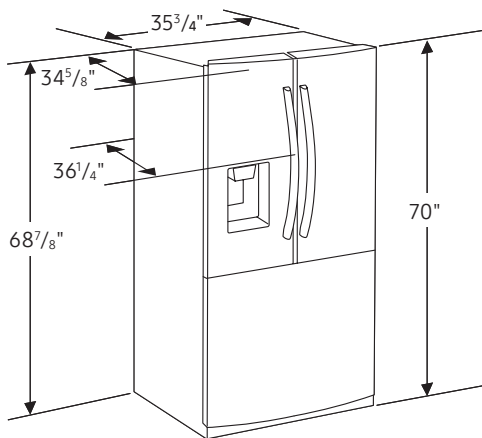

ADA Compliant

Rating

ENERGY STAR® rated:
781 kWh/yr

RF32CG5900SR

SAMSUNG

30 cu. ft. Mega Capacity 3-Door French Door Refrigerator with Family Hub™ in Stainless Steel

Installation Specifications

1. Measure the height, width and depth of the opening, making sure to include baseboards, molding tile, countertop overhang, etc. Check to be sure there is enough room to open the door (consider walls, islands or other obstacles when measuring).
2. Refer to illustration below to determine dimensions.
3. Allow 2.5" of clearance on hinge side of refrigerator when installing next to a wall where handle may make contact.
4. Allow 2" minimum clearance at rear for proper air circulation and water/electrical connections. Allow a 3/8" minimum clearance at sides and top for ease of installation.
5. Ensure each door and entryway in the home is wide enough for the refrigerator to be moved through easily.

For optimal usage and ability to open refrigerator doors completely, do not install next to a wall.

Please note: The following dimensions and cutout information is for planning purposes only. For complete installation details, consult manual packed with product or download manual online at samsung.com.

Dimensions

Total Capacity: 30 cu. ft.

Refrigerator: 20.8 cu. ft.

- External Filtered Water and Ice Dispenser
- 4 Tempered Glass Spill-Proof Shelves
- Full-Width Drawer
- 2 Clear Drawers
- 7 Door Bins
 - Right: 1 Gallon Bin, 3 Regular Bins
 - Left: 3 Regular Bins
- High-Efficiency LED Lighting

Product Dimensions & Weight

Dimensions (WxHxD with hinges, handles and doors):
35³/₄" x 70" x 36¹/₄"

Dimensions (WxHxD without hinges and door):
35³/₄" x 68⁷/₈" x 29¹/₂"

Dimensions (WxHxD with hinge and door, no handle):
35³/₄" x 70" x 34⁵/₈"