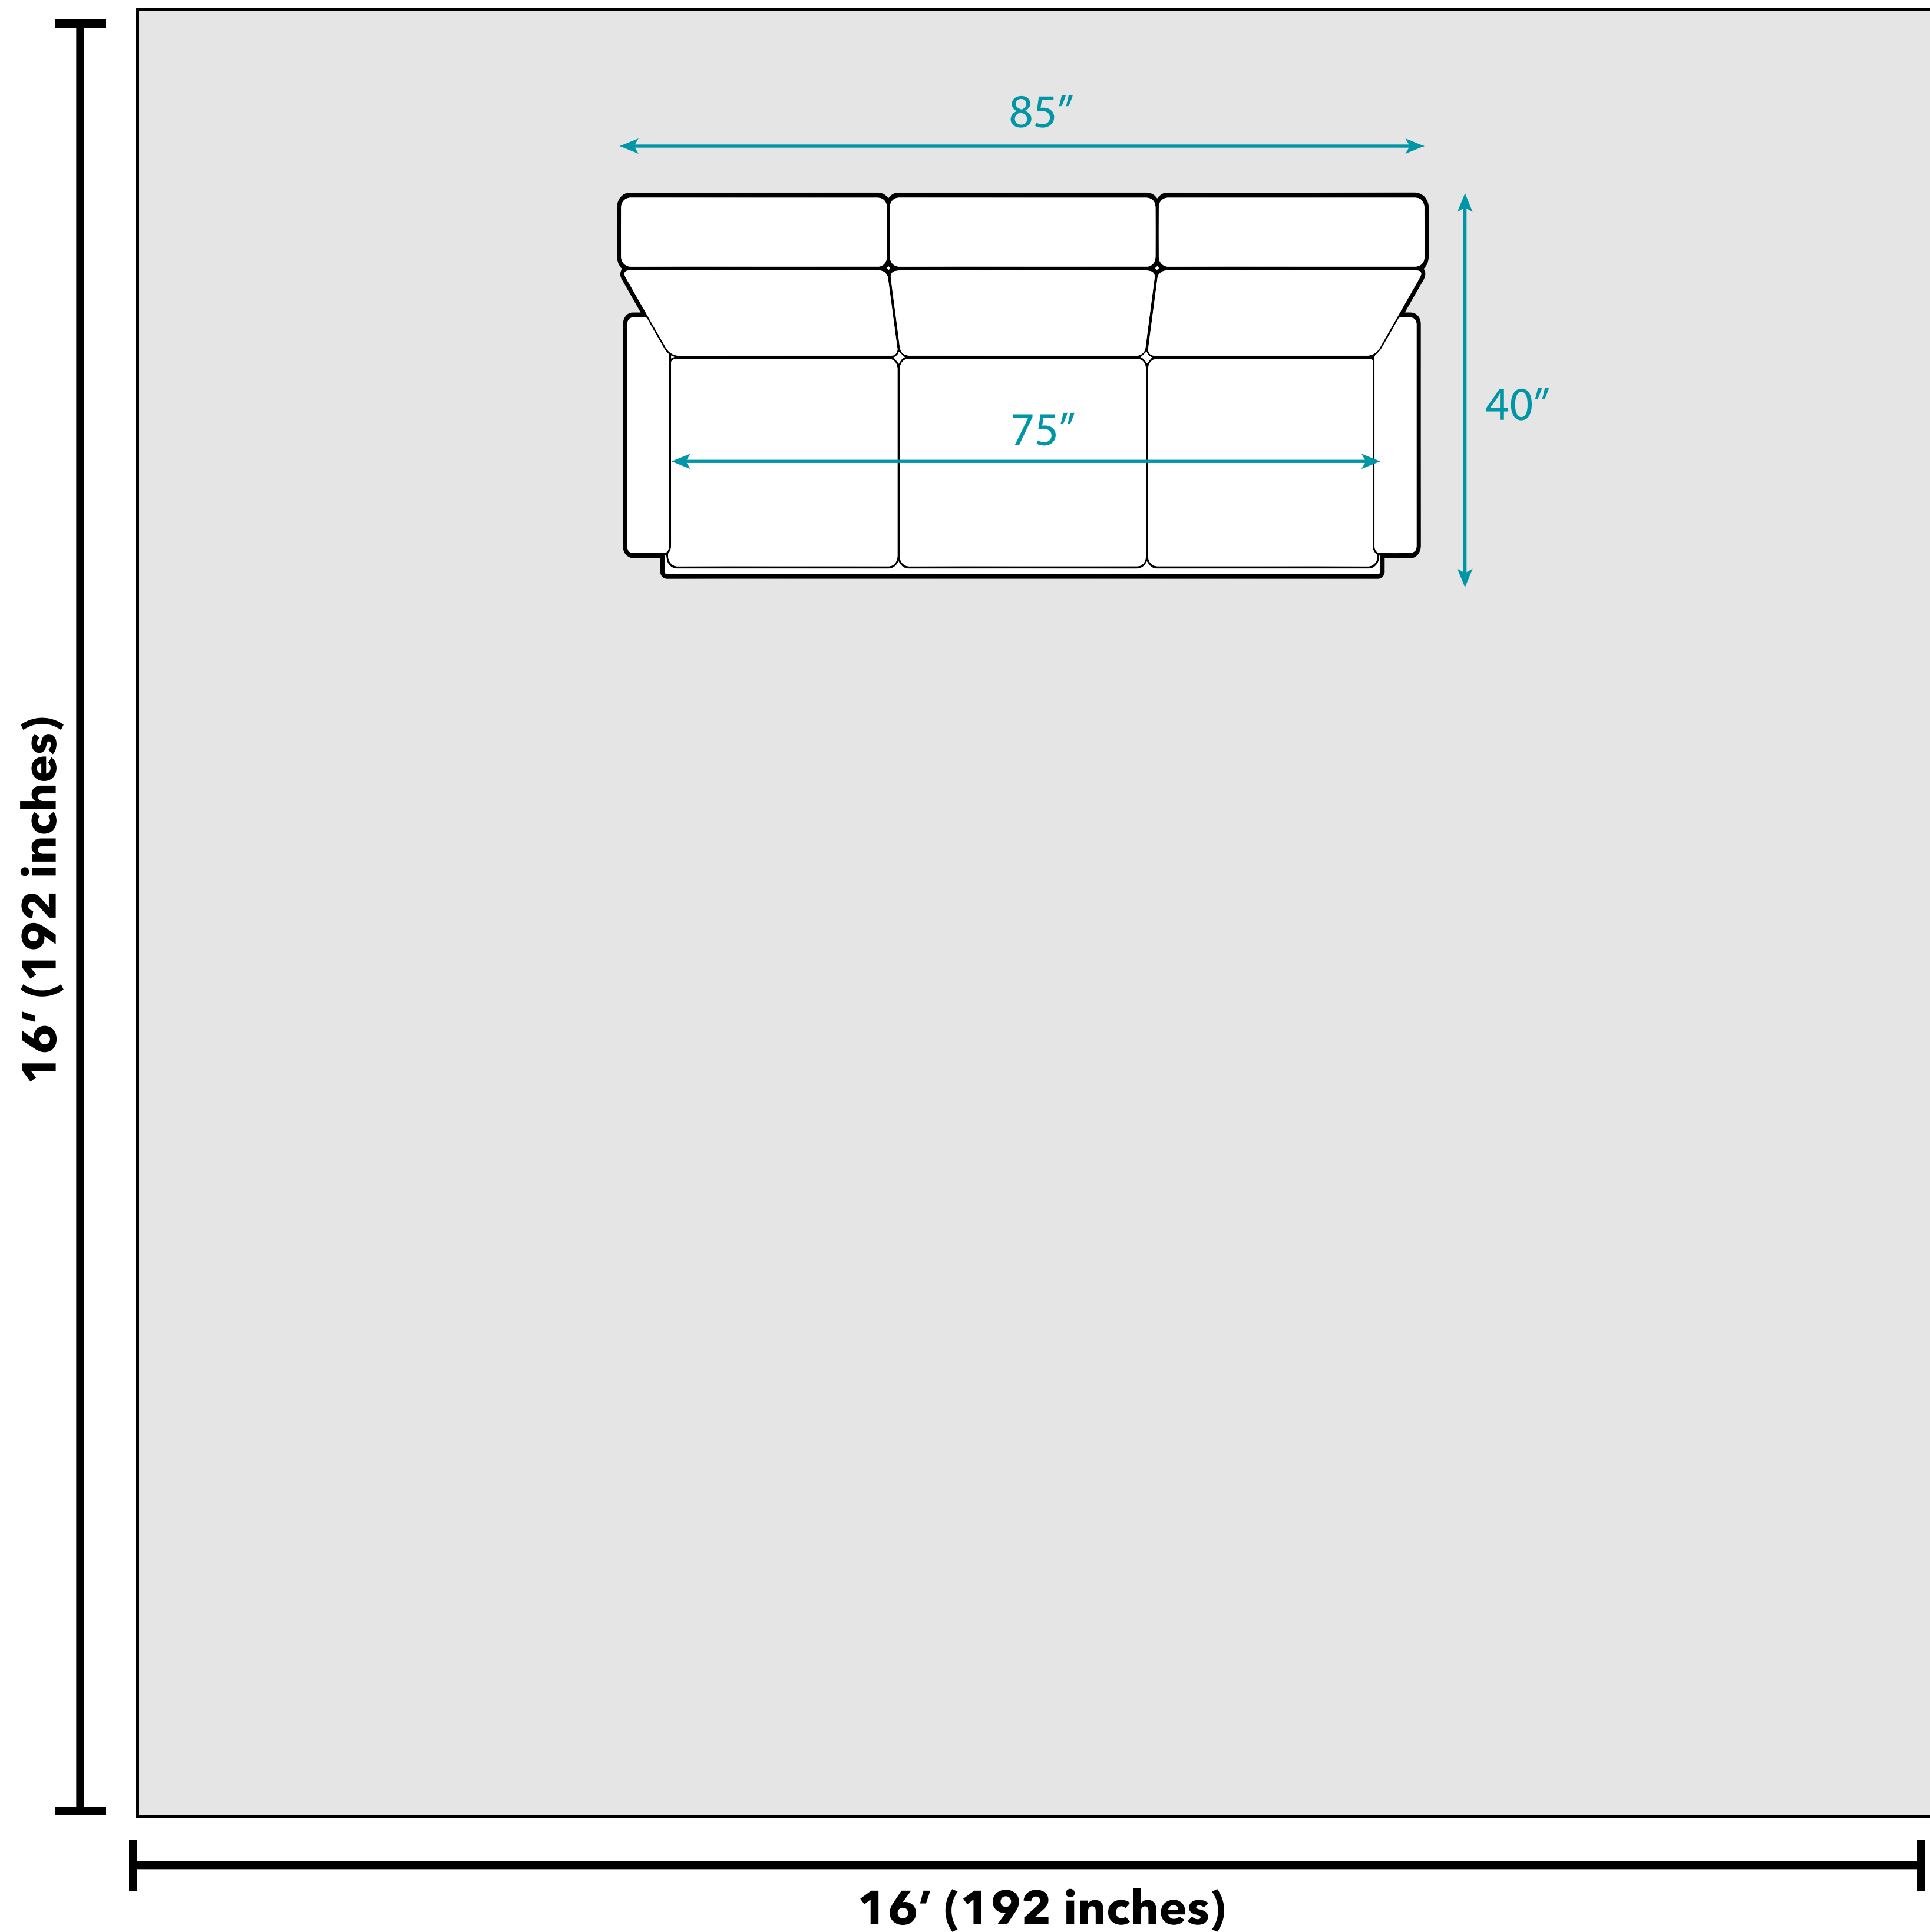

## Floor Plan

### Overall Dimensions:

- Sofa: 85" L x 40" W x 32.5" H
- Inside seating length: 75"

### Additional Dimensions:

- Seat Depth: 24.5"
- Seat Height: 18"
- Armrest Width: 5"
- Arm Height: 21.5"
- Back Frame Height: 29"
- Leg Height: 2"

**Door width required for delivery: 30"**

### National Average Living Room Size

As of 2023, Dimensions Guide estimates that the average living room is a 16x16 foot square. Depending on the size of your home, including the number of people in your household, it may make sense for your living room to be a different size or shape. All measurements are approximate and are provided for informational purposes only.