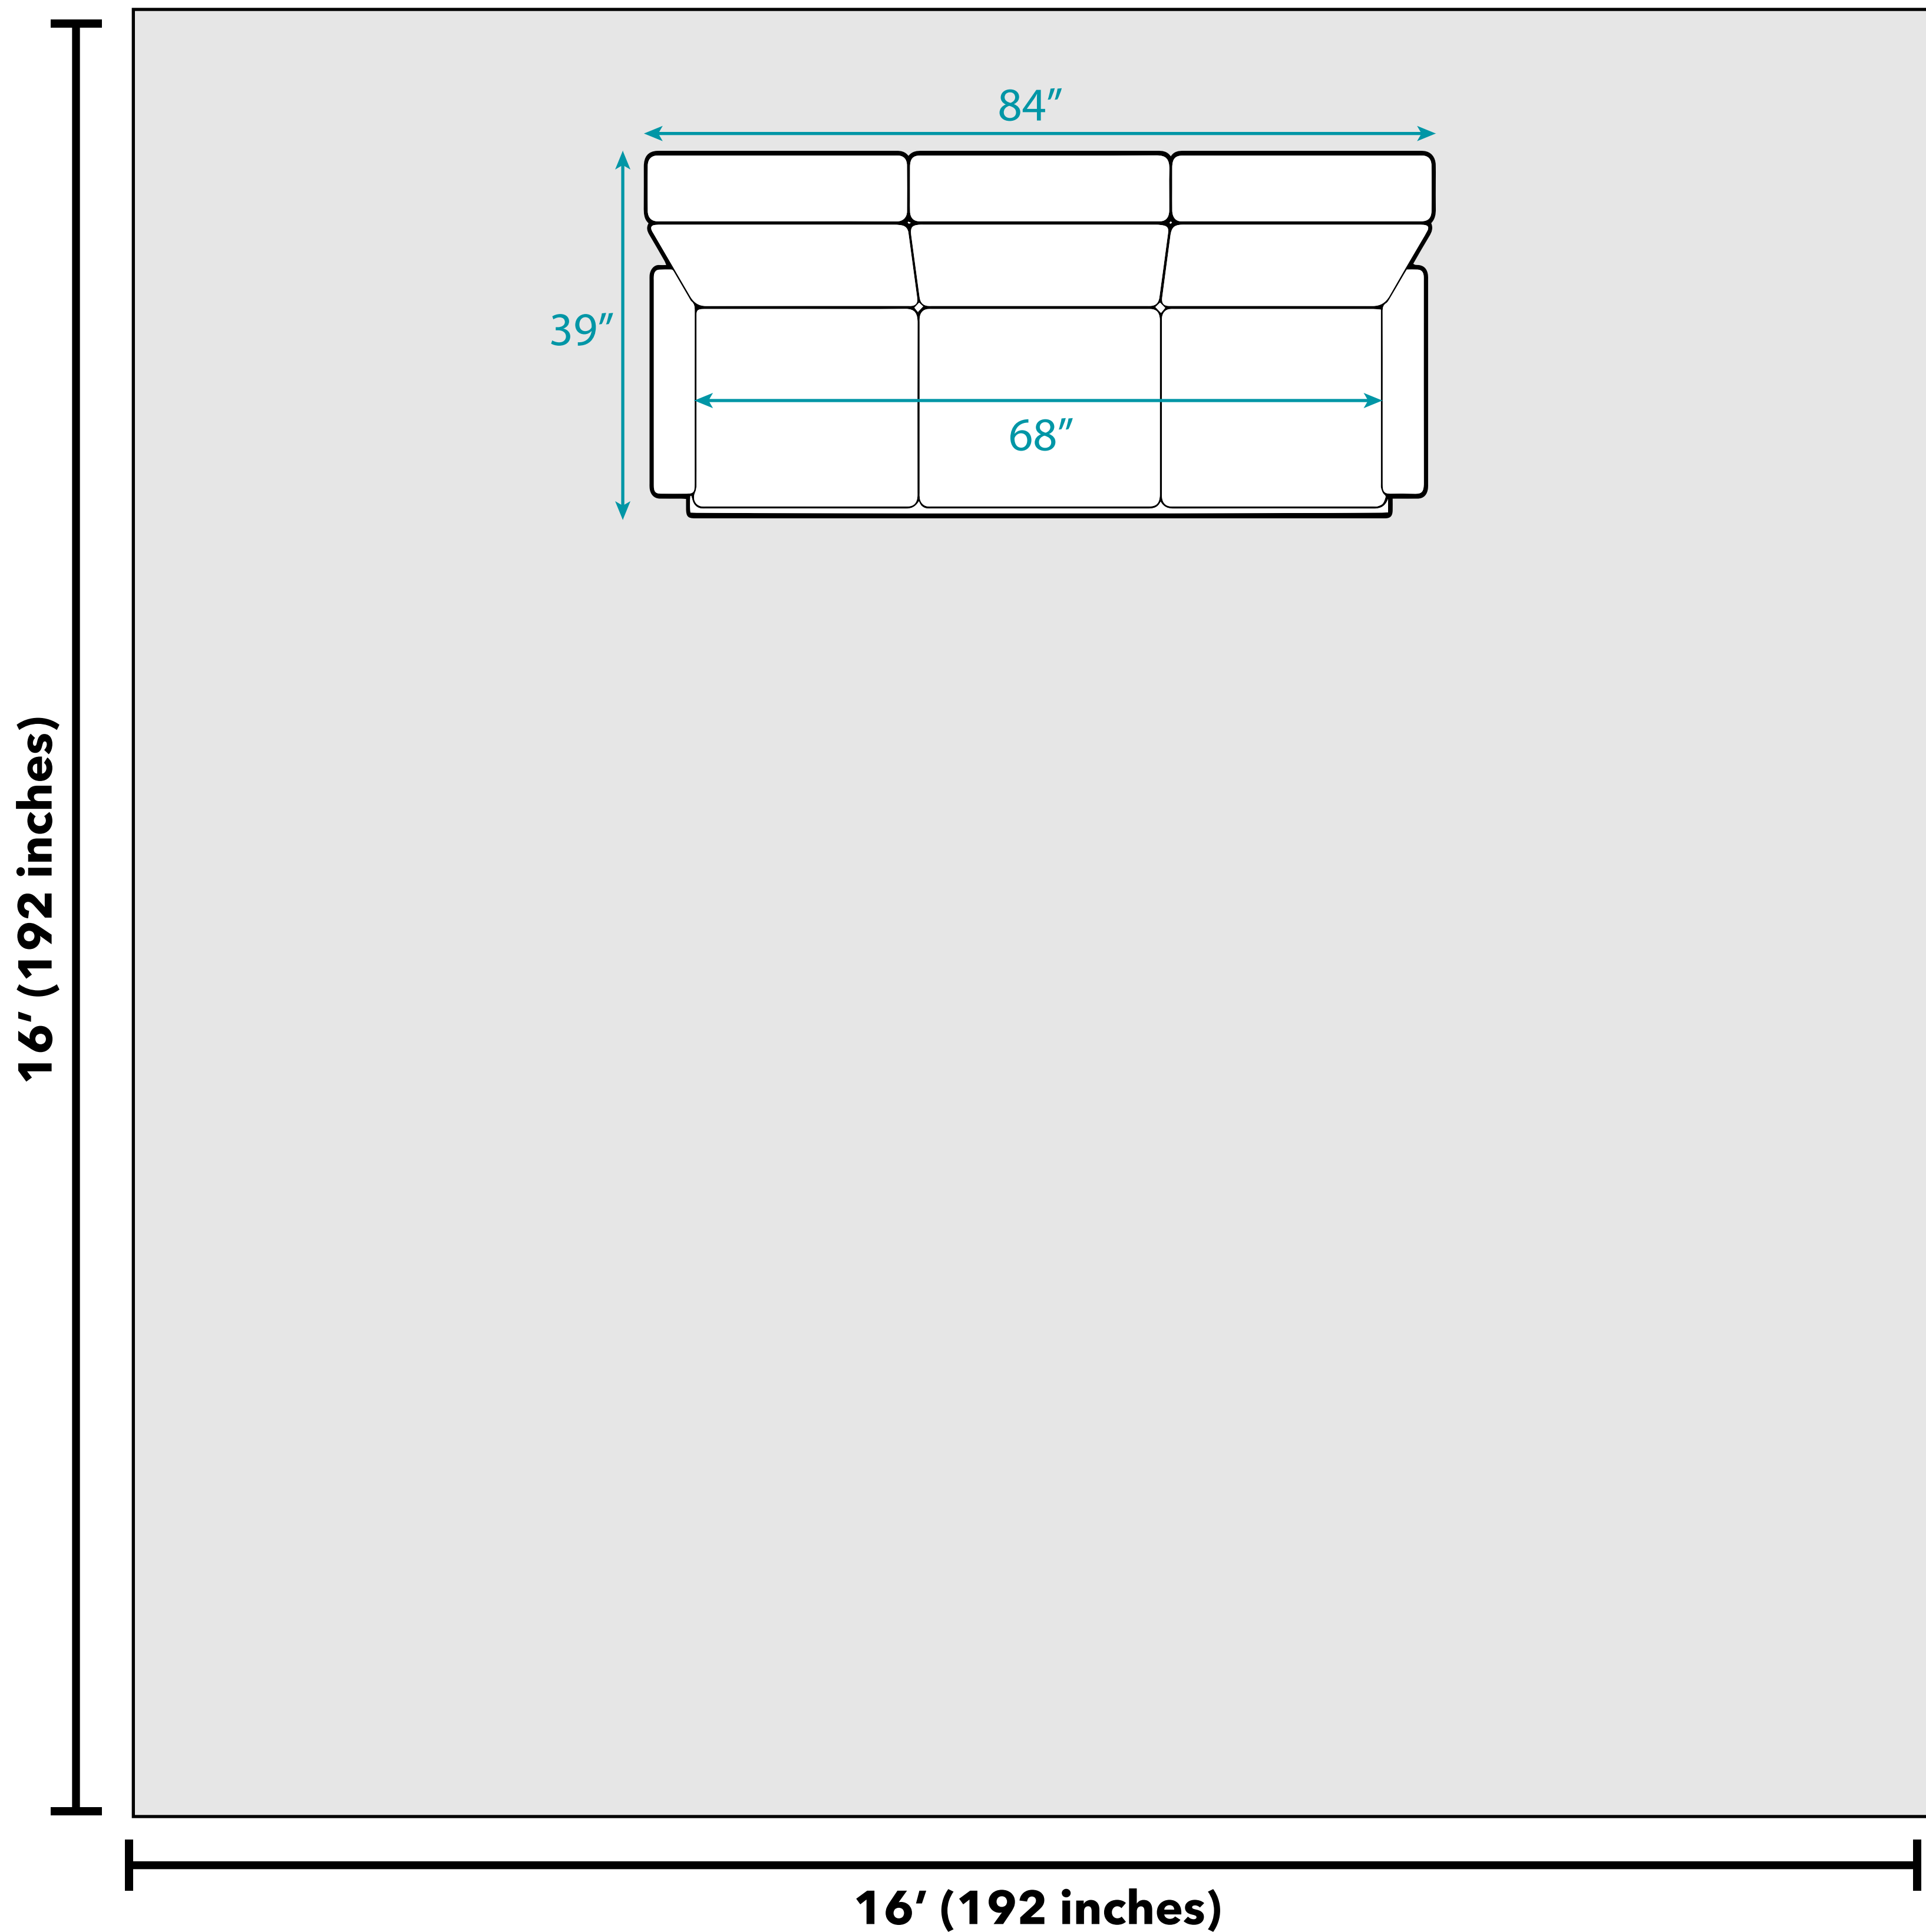

Floor Plan

National Average Living Room Size

As of 2021, Dimensions Guide estimates that the average living room is a 16x16 foot square. Depending on the size of your home, including the number of people in your household, it may make sense for your living room to be a different size or shape. All measurements are approximate and are provided for informational purposes only.

Shaffer Power Reclining Leather Sofa

Overall Dimensions:

- 84" L x 39" W x 40" H
- Inside seating width: 68"

Additional Dimensions:

- Seat cushions are 22" deep and 19" high off the ground
- Armrests are 8" wide and 24" high off the ground
- Leg height is 2"
- Requires less than 4" of space from the wall to fully recline
- Fully reclined length 63"
- Back height 21"

Door width required for delivery: 26"