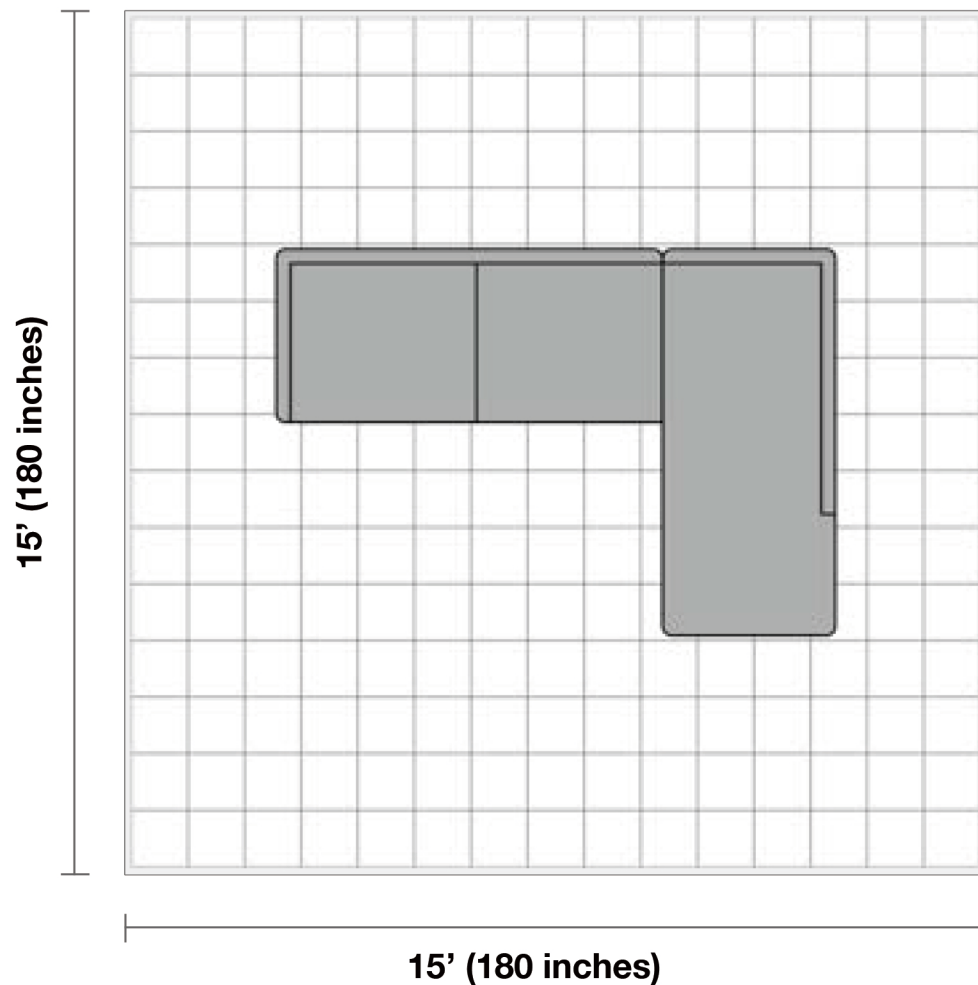

### General Dimensions:

Overall Dimensions: 116.5" L x 81.5" W x 35.2" H

Left Arm Facing Reclining Loveseat: 81.5" L x 36.5" W x 35.2" H

Right Arm Facing Open End Chaise: 36.5" L x 81.5" W x 35.2" H

### Additional Dimensions:

Seat Height: 20"

Arm Height: 27.5"

Seat Depth: 23"

### Room Plan:

Entry width required for delivery: 30"

### Living Room Size

Living rooms vary in shapes and sizes. The layout is scaled to 15' x 15' for visual purposes.