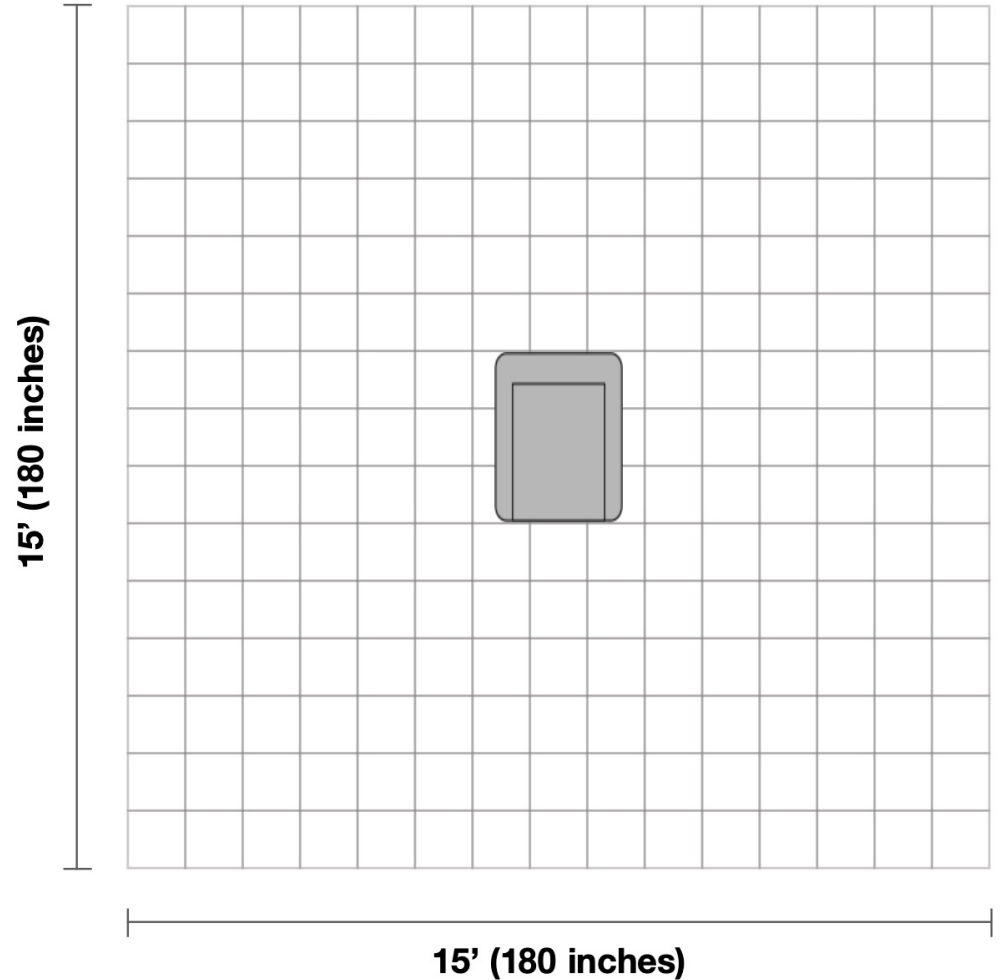

SYNERGY

HOME FURNISHINGS

1782984 Henrik Leather Pushback Recliner

Before purchasing your furniture, please measure your space and note all item measurements to ensure the item will fit your space.

General Dimensions:

Overall: 35.4" L x 26.7" W x 37.7" H

Seat Depth: 22.8"

Seat Width: 23.6"

Seat Height: 20"

Armrest Height: 24.4"

Armrest Width: 1.5"

Additional Dimensions:

Length Fully Reclined: 63"

Distance from wall needed to recline: 19"

Room Plan:

Entry width required for delivery: 28"

Living Room Size

Living rooms vary in shapes and sizes. The layout is scaled to 15' x 15' for visual purposes.