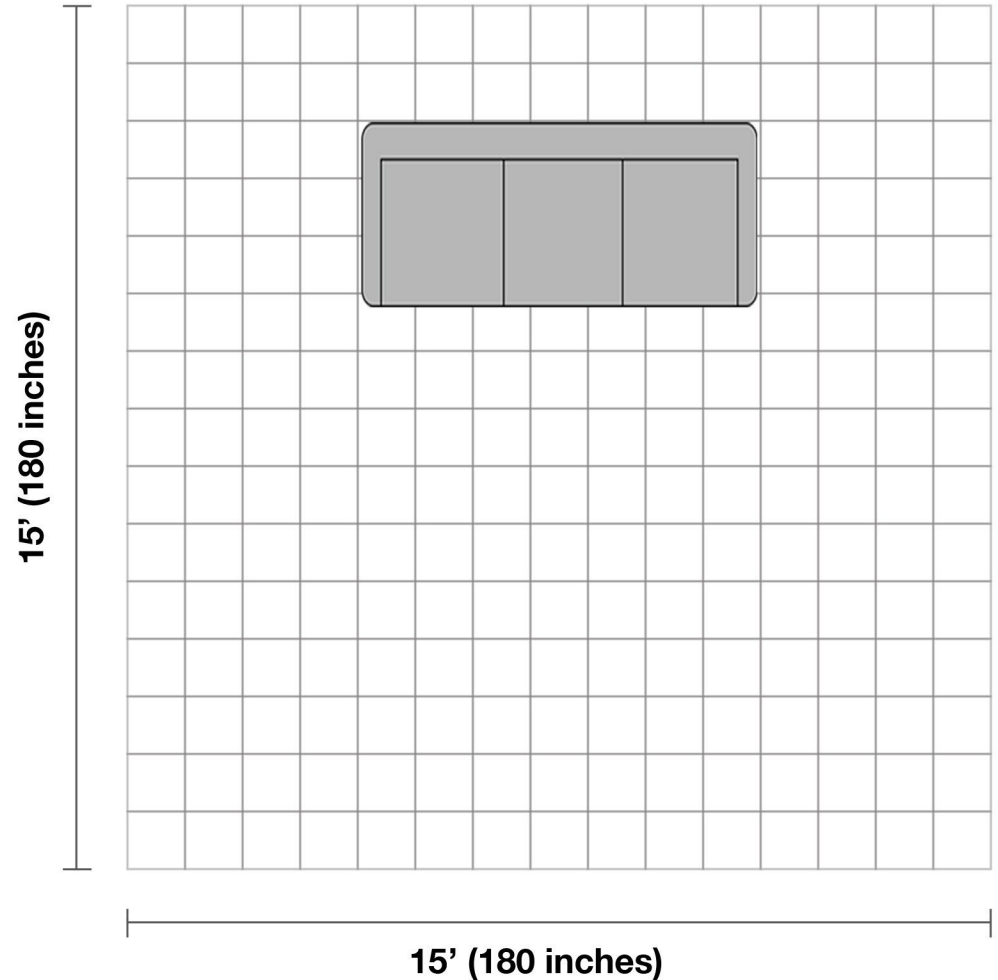

## General Dimensions:

81.8" L x 38.5"W x 40.1"H

## Additional Dimensions:

Seat cushions are 22.1" deep and 18.9" high off the ground

Armrests are 6.7" wide and 23.6" high off the ground

Sofa seat width 70"

## Room Plan:

Entry width required for delivery: 24"

## Living Room Size

Living rooms vary in shapes and sizes. The layout is scaled to 15' x 15' for visual purposes.