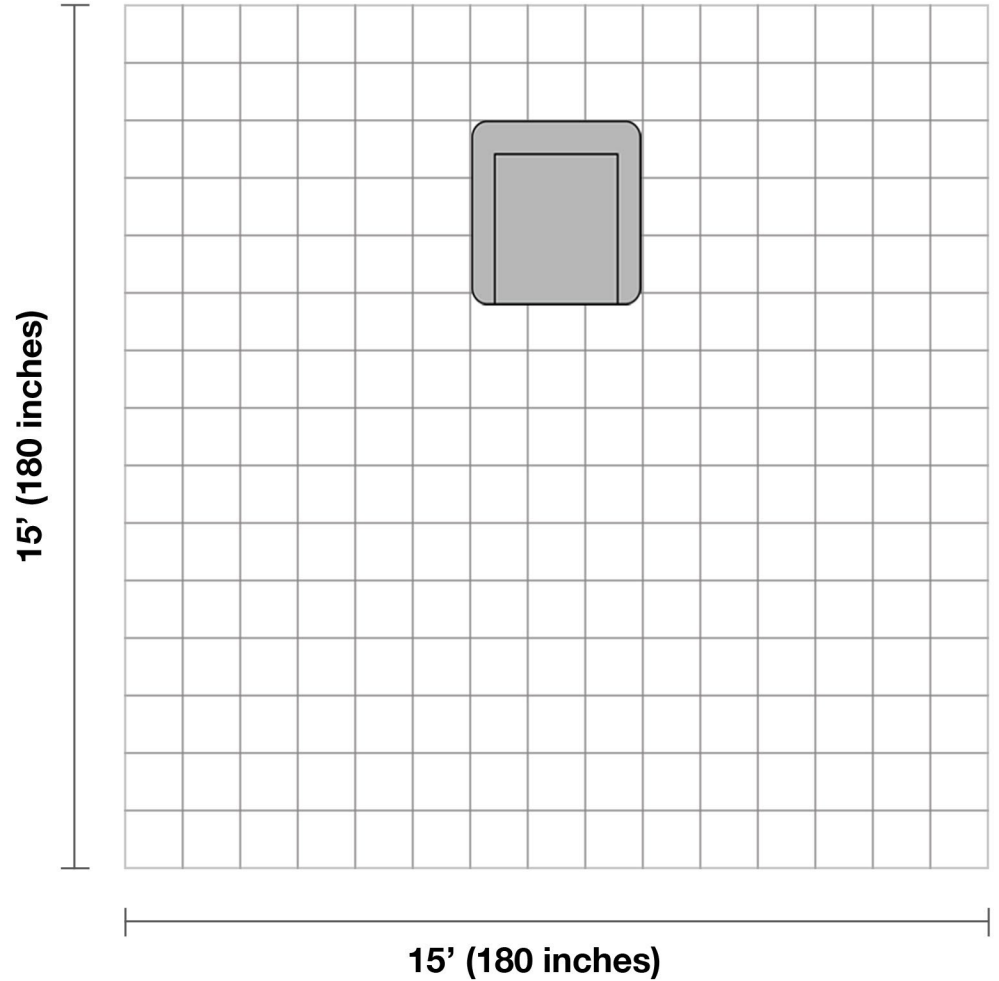

1783231-Thorton Leather Power Recliner

Before purchasing your furniture, please measure your space and note all item measurements to ensure the item will fit your space.

General Dimensions:

35" L x 38.5"W x 40.1"H

Additional Dimensions:

Seat cushions are 22.1" deep and 18.9" high off the ground

Armrests are 5.9" wide and 23.6" high off the ground

Sofa seat width 23.6"

Room Plan:

Entry width required for delivery: 24"

Living Room Size

Living rooms vary in shapes and sizes. The layout is scaled to 15' x 15' for visual purposes.