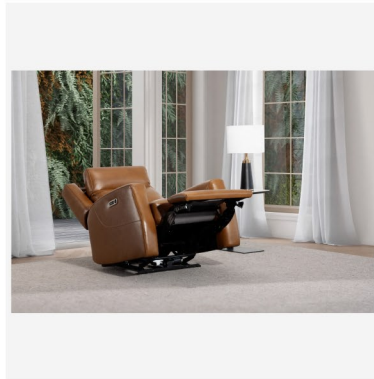

1783231-Thorton Leather Power Recliner

Before purchasing your furniture, please measure your space and note all item measurements to ensure the item will fit your space.

General Dimensions:

35" L x 38.5"W x 40.1"H

Additional Dimensions:

Seat cushions are 22.1" deep and 18.9" high off the ground

Armrests are 5.9" wide and 23.6" high off the ground

Sofa seat width 23.6"

Room Plan:

Entry width required for delivery: 24"

Living Room Size

Living rooms vary in shapes and sizes. The layout is scaled to 15' x 15' for visual purposes.