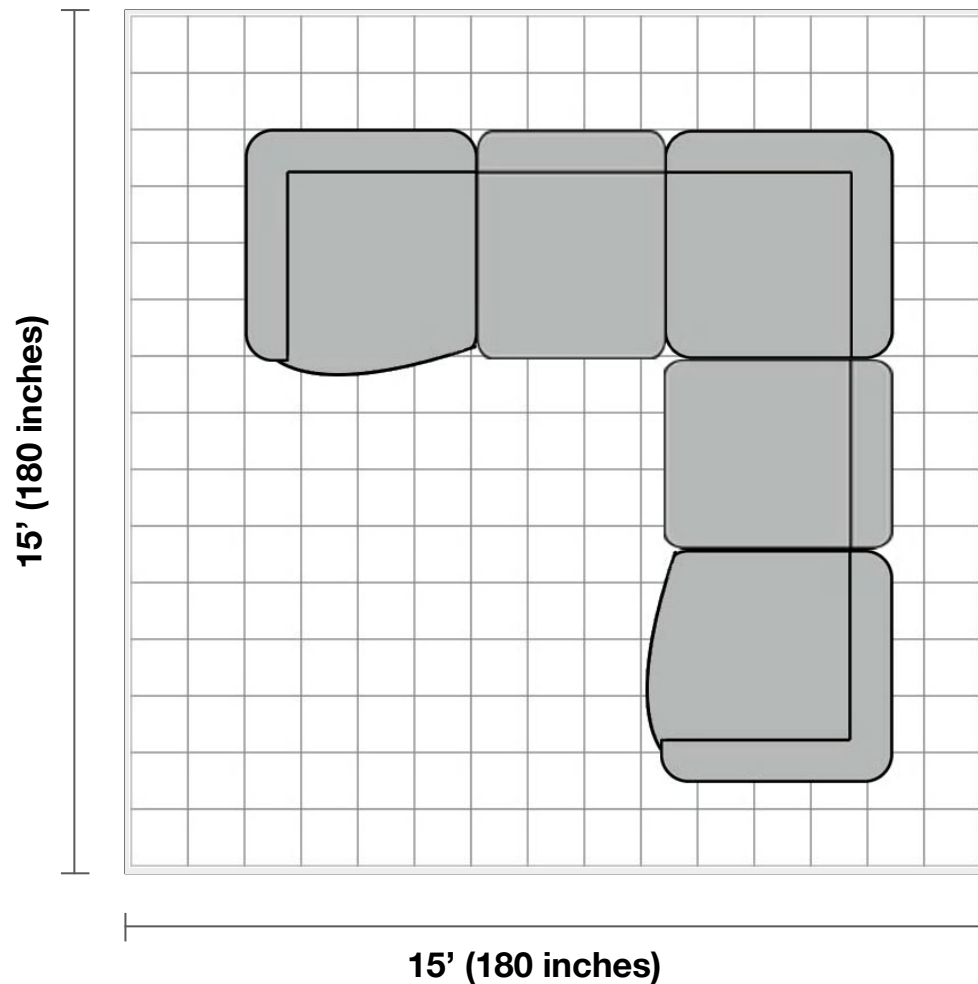

1783236 Holley 5pc Modular Fabric Sectional

Before purchasing your furniture, please measure your space and note all item measurements to ensure the item will fit your space.

General Dimensions:

Left / Right arm chair: 49.2" L x 49.6" W x 33.4" H

Corner: 49.2" L x 49.2" W x 33.4" H

Armless chair: 40.1" L x 40.9" W x 33.4" H

Additional Dimensions:

Seat cushions are 21.6" deep and 20.4" high off the ground

Armrests is 22.8" high off the ground

Room Plan:

Entry width required for delivery: 33.5"

Living Room Size

Living rooms vary in shapes and sizes. The layout is scaled to 15' x 15' for visual purposes.