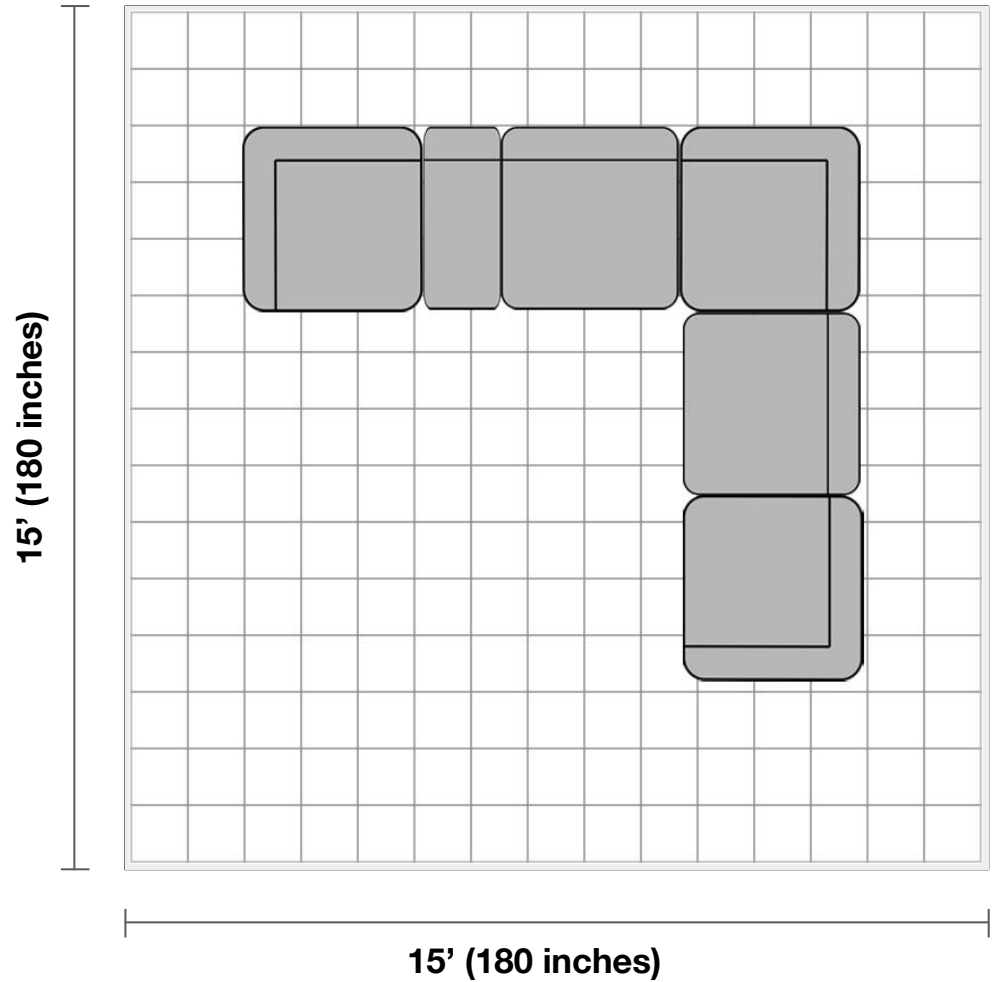

## General Dimensions:

Left / Right arm recliner: 39.8" L x 39.4" W x 40.9" H

Corner Wedge: 46.9" L x 46.9" W x 40.9" H

Armless recliner: 30.3" L x 39.4" W x 40.9" H

Console: 13.4" L x 39.4" W x 40.9" H

## Additional Dimensions:

Seat cushions are 20.8" deep and 19.6" high off the ground

Armrests is 25.5" high off the ground

Length of power cable: 98"

## Room Plan:

Entry width required for delivery: 26"

## Living Room Size

Living rooms vary in shapes and sizes. The layout is scaled to 15' x 15' for visual purposes.