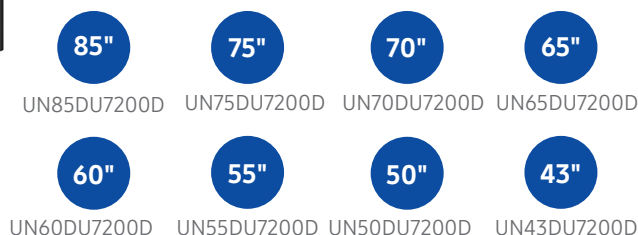

SIZE CLASS

This essential TV features a range of contrast and color and smart capabilities. Enjoy your content with richer details, brighter images and clearer resolution with 4K Upscaling.

KEY FEATURES

Picture

- Mega Contrast
- HDR
- 4K Upscaling
- Crystal Processor with 4K
- PurColor®
- UHD Dimming
- Motion Xcelerator
- Auto Game Mode (ALLM)

Design

- Slim Look Design
- Adjustable Height -Titan Gray Flat Feet Stand

Smart Features¹

- Smart Tizen OS
- Universal Guide
- Bixby built-in
- Alexa built-in²
- Works with Google Assistant²
- Samsung TV Plus
- Samsung Smart Hub
- Samsung Daily+
- SmartThings Compatible²
- Samsung Health³
- Chat Together
- Samsung Gaming Hub⁴

Connections

- 3 HDMI Ports⁵
- HDMI 2.1 Features Supported:
  - Auto Low Latency Mode (ALLM), supported on all ports
  - Fixed Rate Link (FRL) 4K@60Hz supported on all ports.
  - Variable Refresh Rate (VRR), supported on all ports.
  - Enhanced Audio Return Channel (eARC), supported on port number

- 1 USB-A Connection
- LAN Port
- Wi-Fi 5
- Bluetooth® 5.2

Audio

- Object Tracking Sound Lite
- 20 Watt 2 Channel
- Q-Symphony⁶
- Adaptive Sound
- 360 Audio

Included Accessories

- Remote Control: TM2240A with batteries
- Power Cord
- HDMI Cable
- User Manual

Industry Certifications

- 4K Ultra HD Connected
- Filmmaker Mode⁷

¹ Samsung Account required for network-based smart services, including streaming apps and other smart features. Separate [connected] computer, mobile or other device may be necessary to create/log in to Samsung Account (free to download and create). Without Account log in, only external device connections (e.g., via HDMI) and terrestrial/over-the-air TV (only for TVs with tuners) available.

² Amazon, Alexa, and all related logos are trademarks of Amazon.com, Inc. or its affiliates. This service may not yet be available at the time of purchase of this product. Apple and related marks and logos are trademarks of Apple Inc.

³ Subscriptions may be required for some services. Smart Trainer support devices may vary by country.

⁴ High speed internet connection, additional gaming service subscriptions and compatible controller required.

⁵ HDMI—CEC (Consumer Electronics Control) facilitates convenient control functions with compatible devices.

⁶ Q-Symphony requires compatible 2020-2024 Samsung TV and either a Q-series or S-series soundbar.

⁷ FILMMAKER MODE™ logo is a trademark of UHD Alliance, Inc.

SAMSUNG