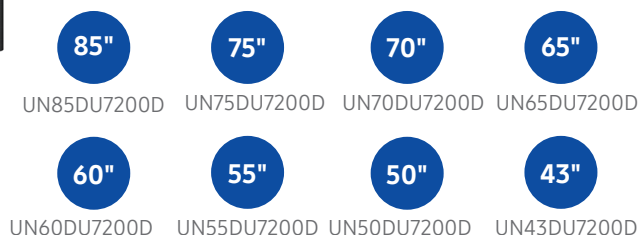

## SIZE CLASS

This essential TV features a range of contrast and color and smart capabilities. Enjoy your content with richer details, brighter images and clearer resolution with 4K Upscaling.