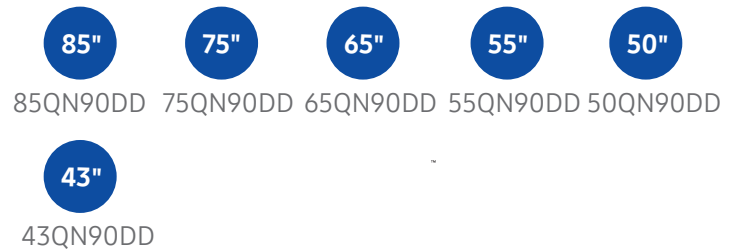

SIZE CLASS

This elite TV features crisp resolution, clear motion and high contrast. It has a brilliant and smooth picture made possible by ultra-fine lighting and brightness—all with a 3D-like image and sound.

KEY FEATURES

Picture

- Neo Quantum HDR+¹
- 4K AI Upscaling²
- Ultra Wide Viewing Angle (85", 75", 65", 55")³
- NQ4 AI Gen2 Processor
- 100% Color Volume with Quantum Dot⁴
- Ultimate UHD Dimming Pro
- Motion Xcelerator 144Hz⁵
- Quantum Matrix with Mini LEDs
- Auto HDR Remastering
- HDR Brightness Optimizer
- Real Depth Enhancer Pro
- EyeComfort Mode
- Customized Picture Mode
- Expert Calibration
- Auto Game Mode (ALLM)
- Super Ultra Wide Game View and Game Bar⁶
- Mini Map Zoom
- Anti-Reflection

Design

- Neo Slim
- Titan Black Stand

Smart Features⁷

- Samsung Tizen OS
- Universal Guide
- Ambient Mode+
- Built-in Voice Assistant⁸
- Samsung TV Plus
- Samsung Smart Hub
- Multi View
- SmartThings Compatible⁹
- Samsung Health¹⁰
- ConnectTime
- Samsung Gaming Hub⁶

Connections

- 4 HDMI 2.1 Ports¹¹
- HDMI 2.1 Features Supported:
  - Auto Low Latency Mode (ALLM), supported on all ports
  - Fixed Rate Link (FRL) 4K@144Hz supported on all ports
  - Variable Refresh Rate (VRR), supported on all ports
  - Enhanced Audio Return Channel (eARC), supported on one port
- 2 USB-A Connections
- LAN Port

- Wi-Fi 5 built-in Wi-Fi
- Bluetooth®5.2
- RS232 Control (Ex-Link)
- IP Control Support¹²
- Optical Audio Output Port

Audio

- Dolby Atmos® and Object Tracking Sound+¹³
- Q-Symphony¹⁴
- Active Voice Amplifier Pro
- Adaptive Sound Pro
- Dual Audio Support (Bluetooth)
- 360 Audio
- 70 Watt 4.2.2 Channel¹⁵

Included Accessories

- SolarCell Remote® (TM-2360E)

Industry Certifications

- Filmmaker Mode¹⁶

¹ QN90DD 50" and 43" have Neo Quantum HDR.

² Utilizes AI-Based formulas.

³ 50" and 43" have Wide Viewing Angle.

⁸ Alexa is built-in.

SAMSUNG

SEE BACK FOR DETAILS