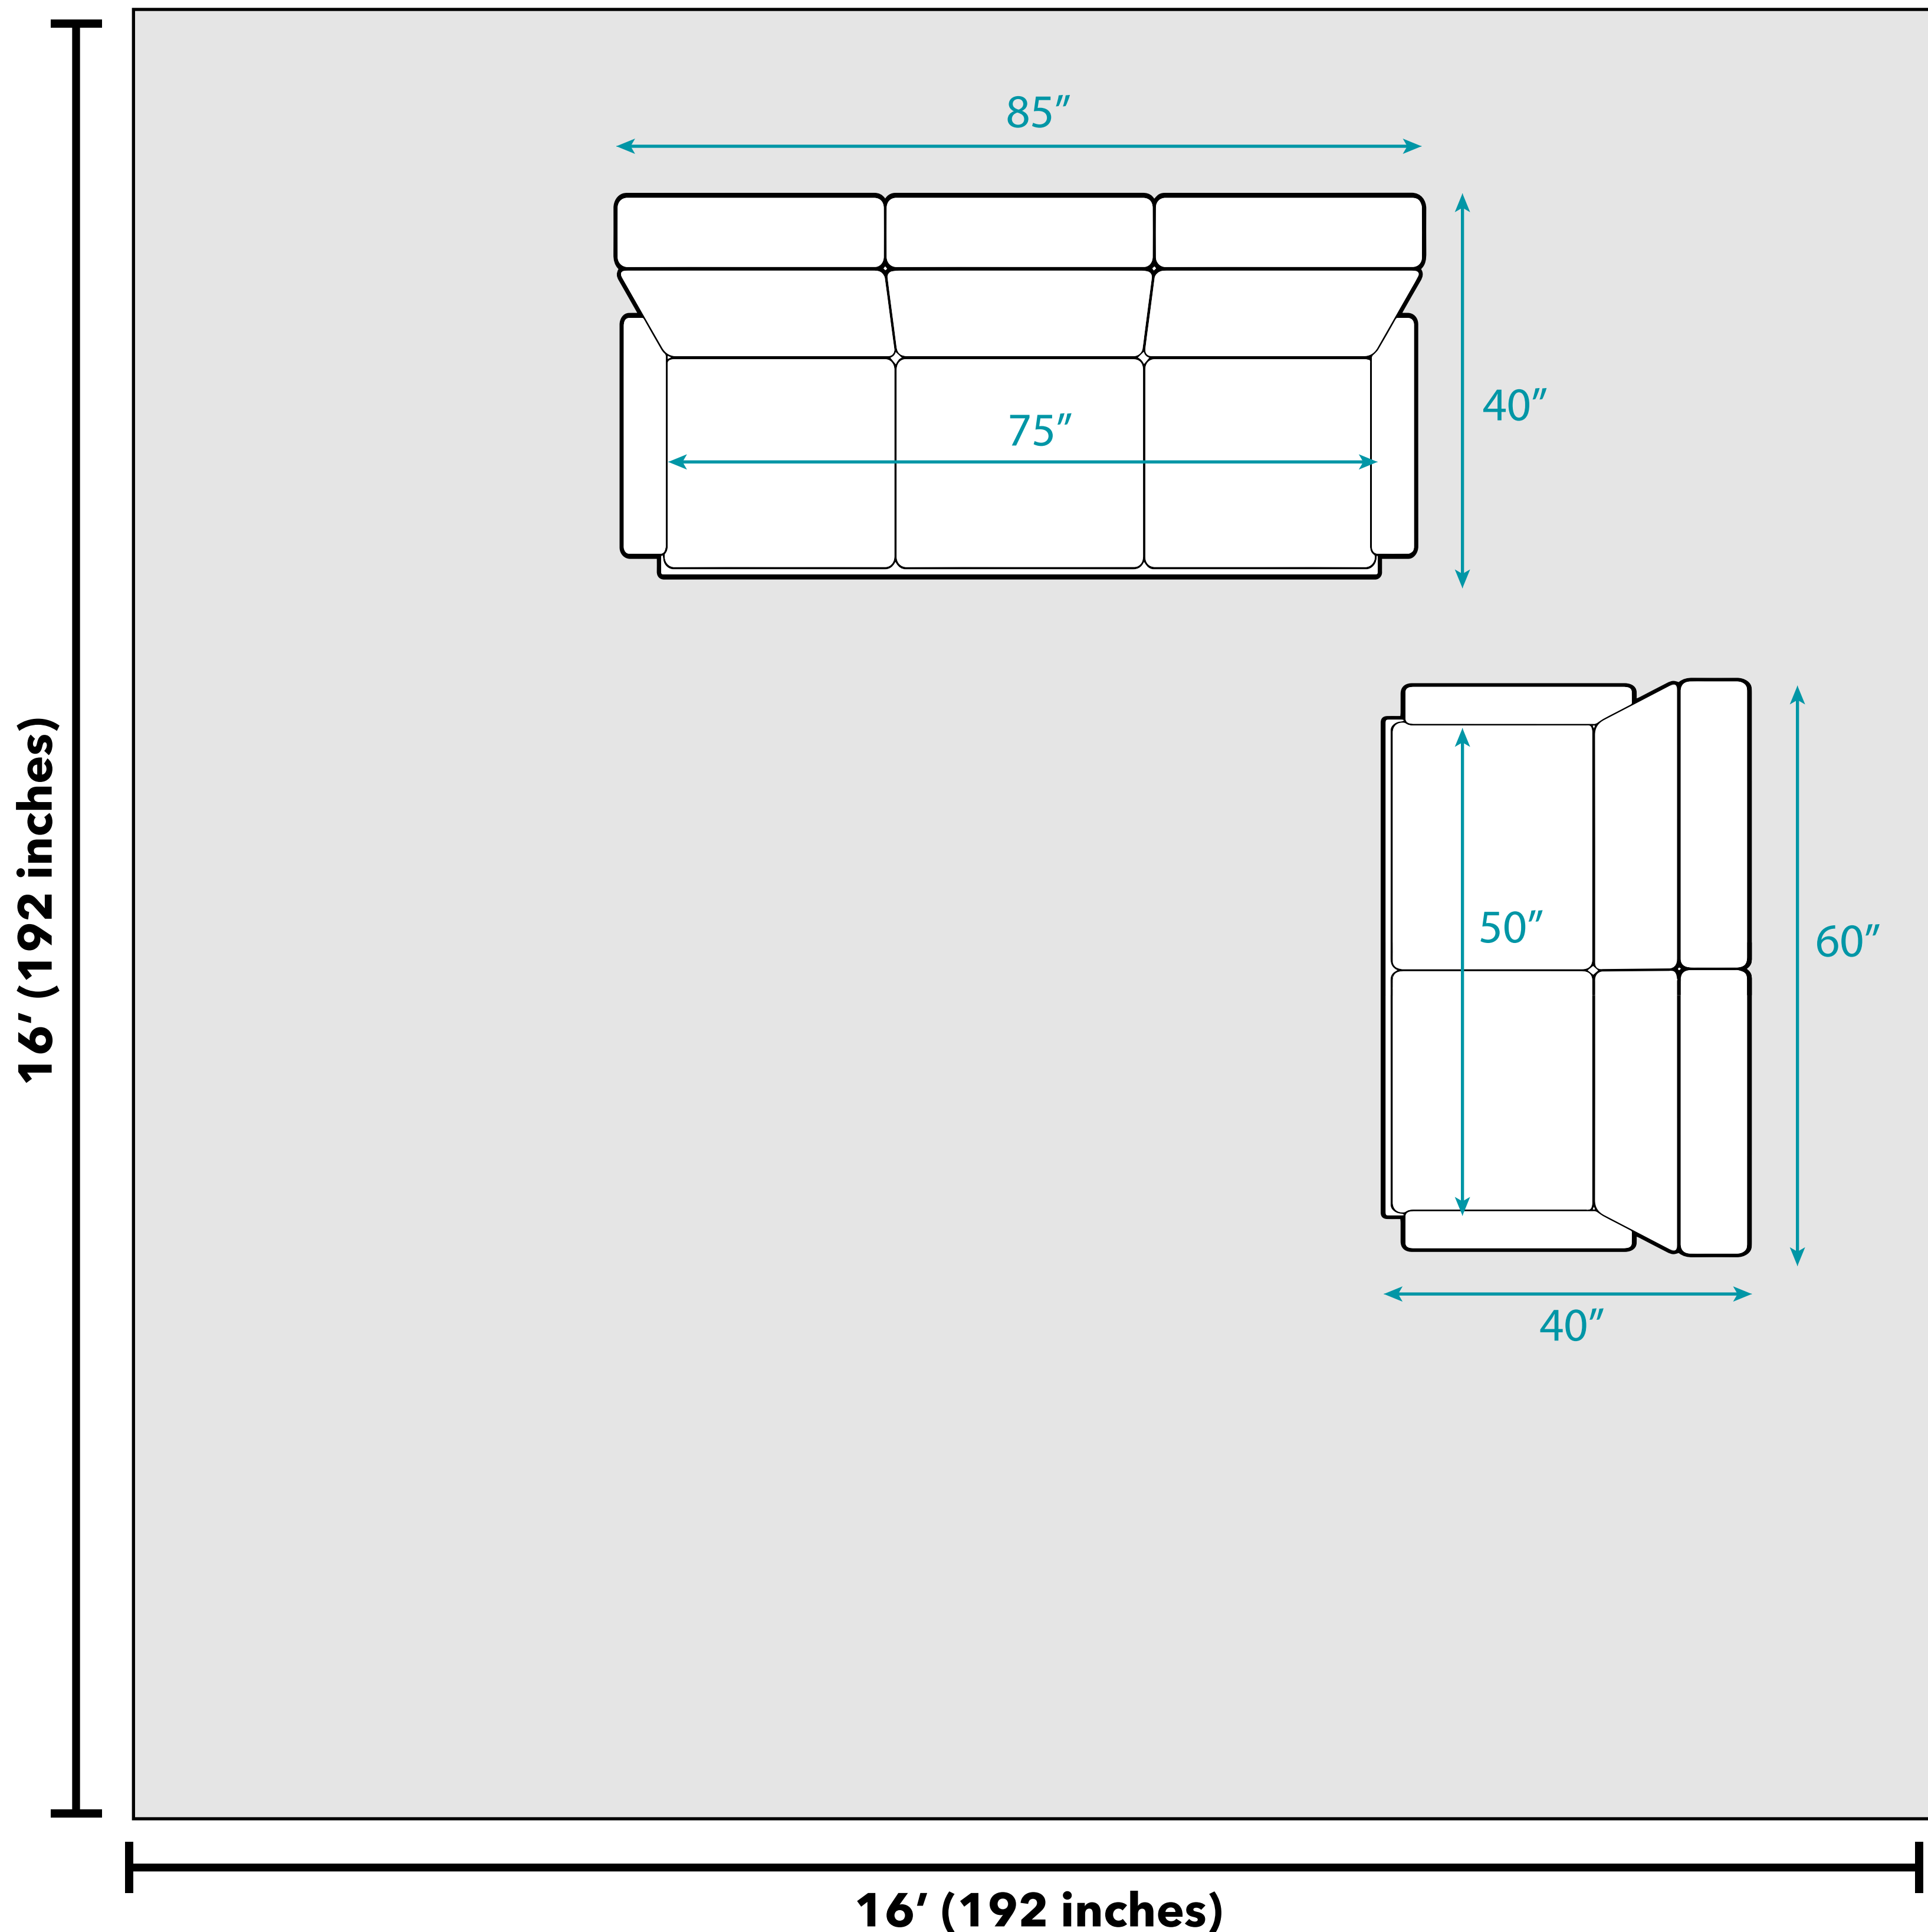

## Floor Plan

### Overall Dimensions:

- Sofa Dimensions: 85" L x 40" W x 32" H  
Inside seating width: 75"
- Loveseat Dimensions: 60" L x 40" W x 32" H  
Inside seating width: 50"

### Additional Dimensions:

- Seat cushions are 24.5" deep and 18" high off the ground
- Armrests are 5" wide and 21.5" high off the ground
- Legs are 2" tall

### Door width required for delivery: 30"