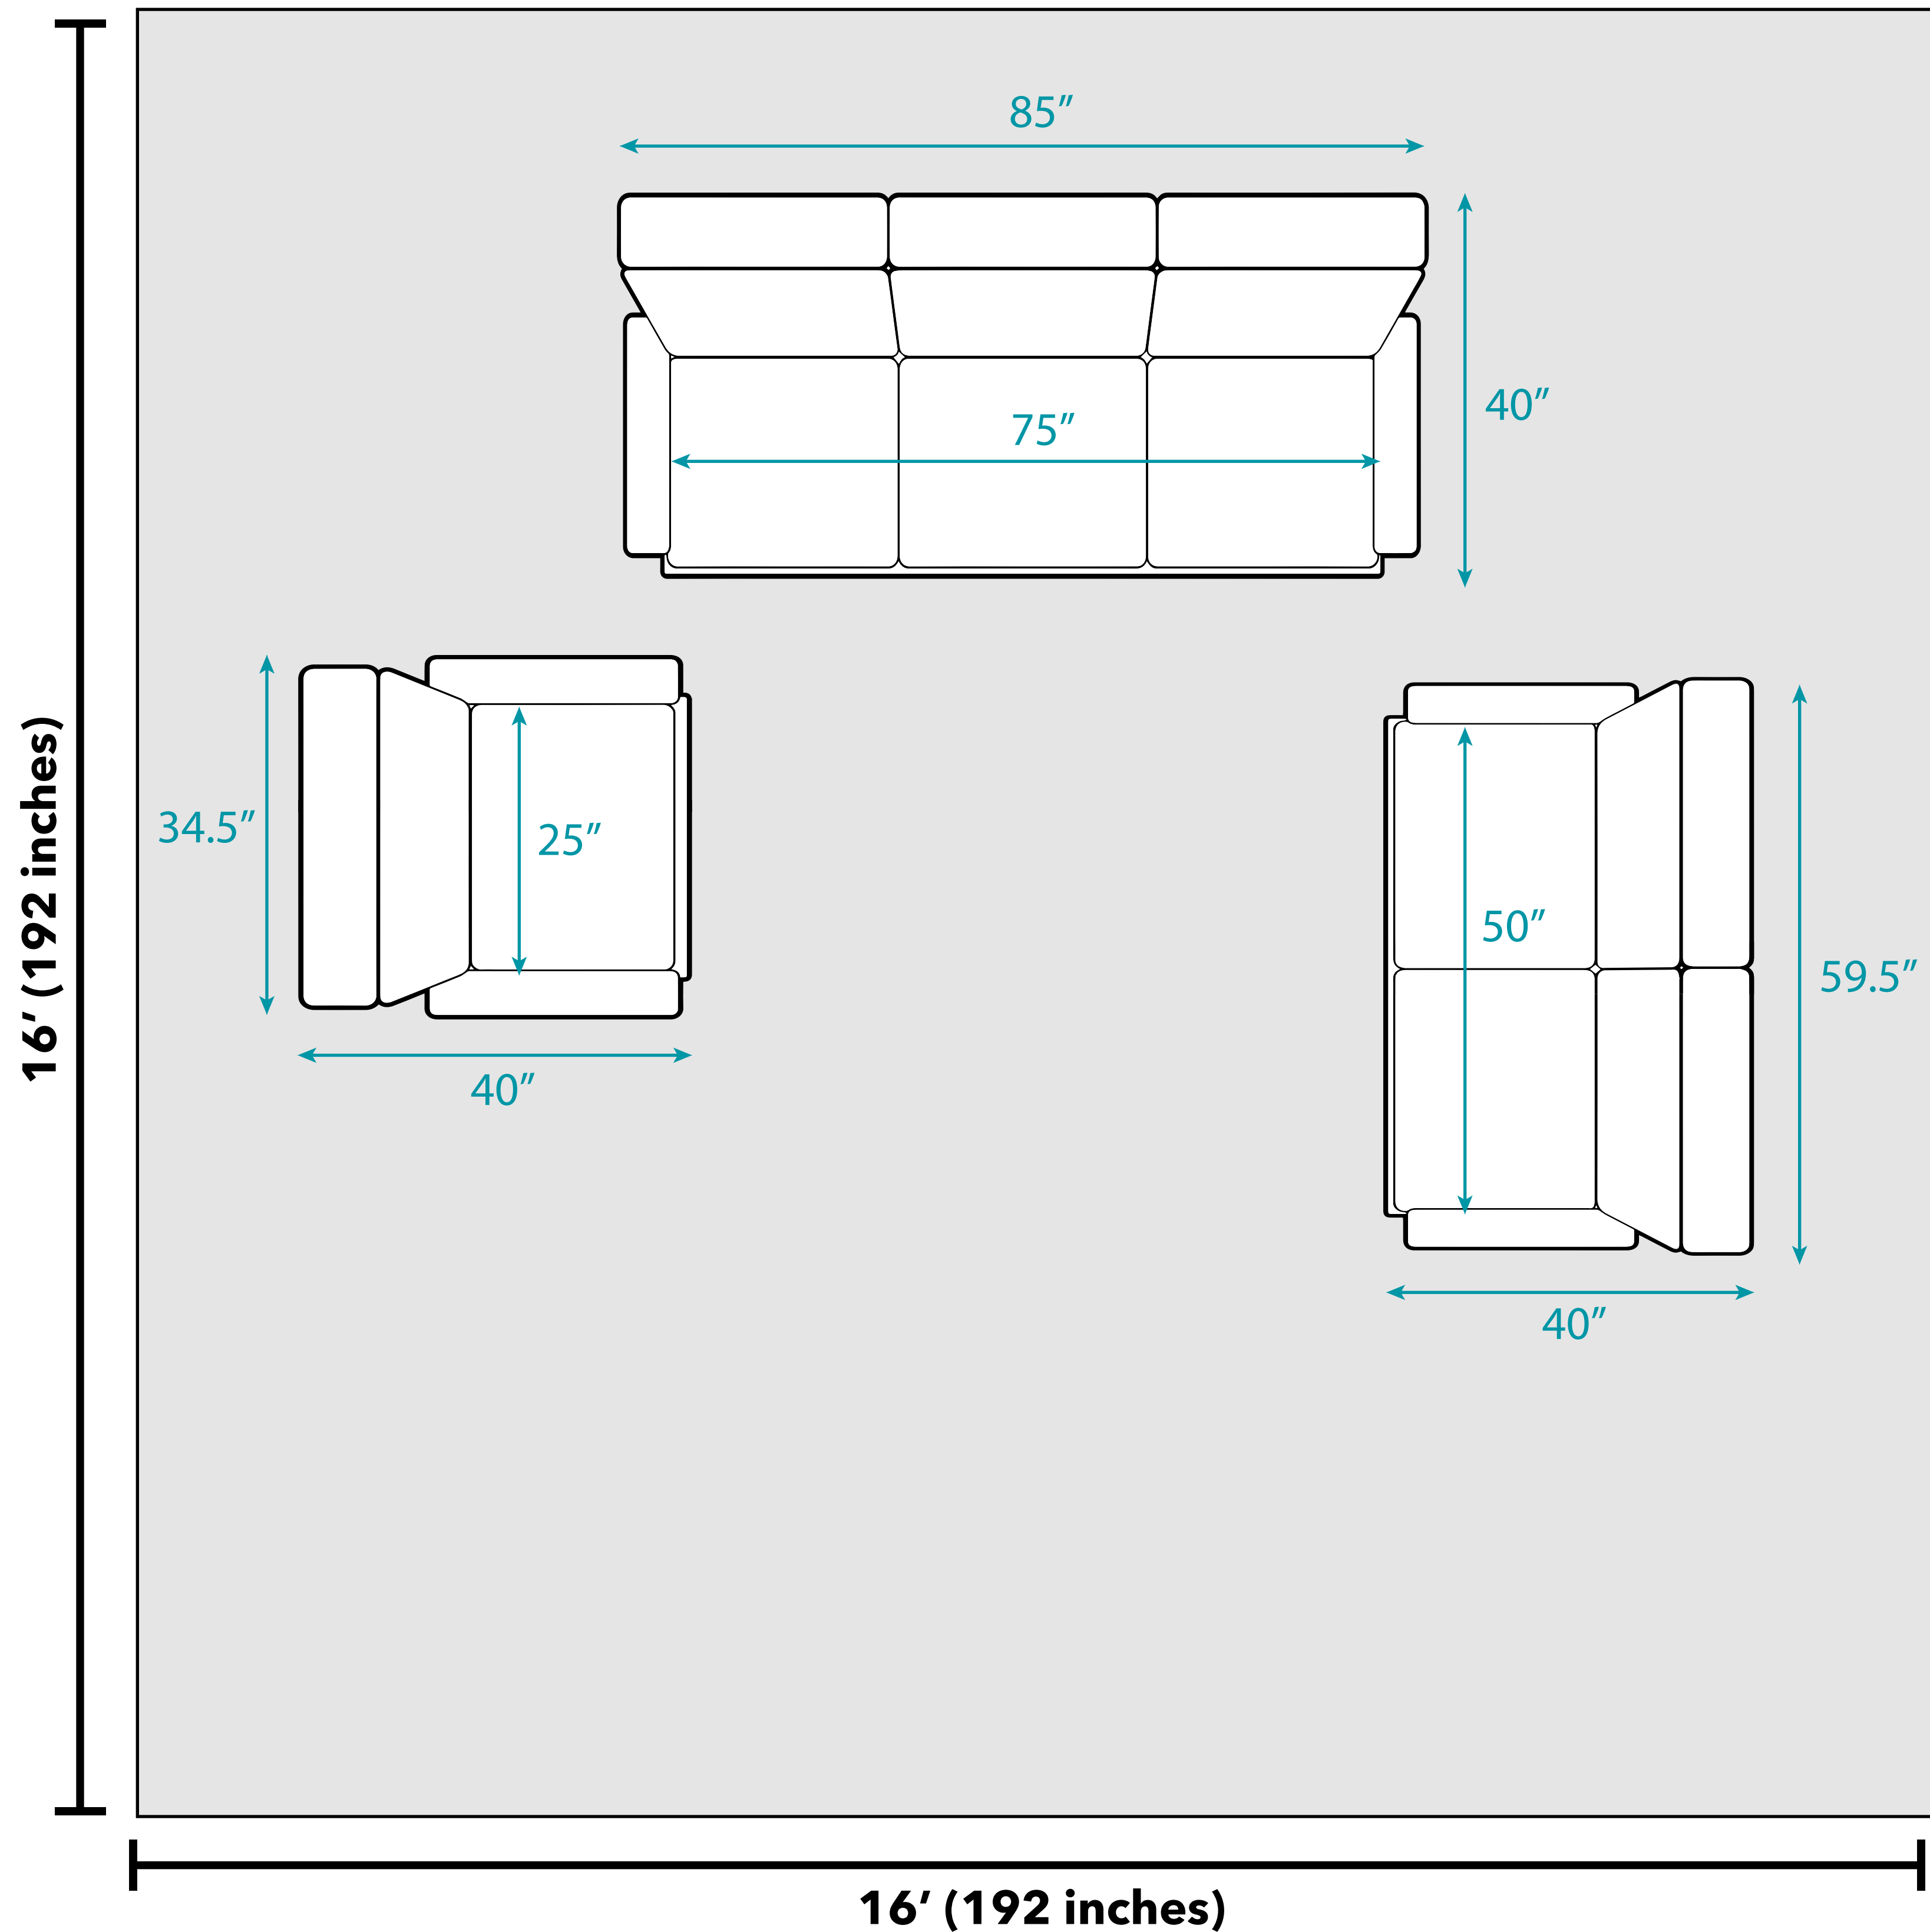

Abbyson™

Floor Plan

Larissa 3-piece Fabric Set (Sofa / Loveseat / Chair)

Overall Dimensions:

- Sofa: 85" L x 40" W x 32.5" H
Inside seating length: 75"
- Loveseat: 59.5" L x 40" W x 32.5" H
Inside seating length: 50"
- Chair: 34.5" L x 40" W x 32.5" H
Inside seating length: 25"

Additional Dimensions:

- Seat Depth: 24.5"
- Seat Height: 18"
- Armrest Width: 5"
- Arm Height: 21.5"
- Back Frame Height: 29"
- Leg Height: 2"

National Average Living Room Size

As of 2023, Dimensions Guide estimates that the average living room is a 16x16 foot square. Depending on the size of your home, including the number of people in your household, it may make sense for your living room to be a different size or shape. All measurements are approximate and are provided for informational purposes only.

Door width required for delivery: 30"